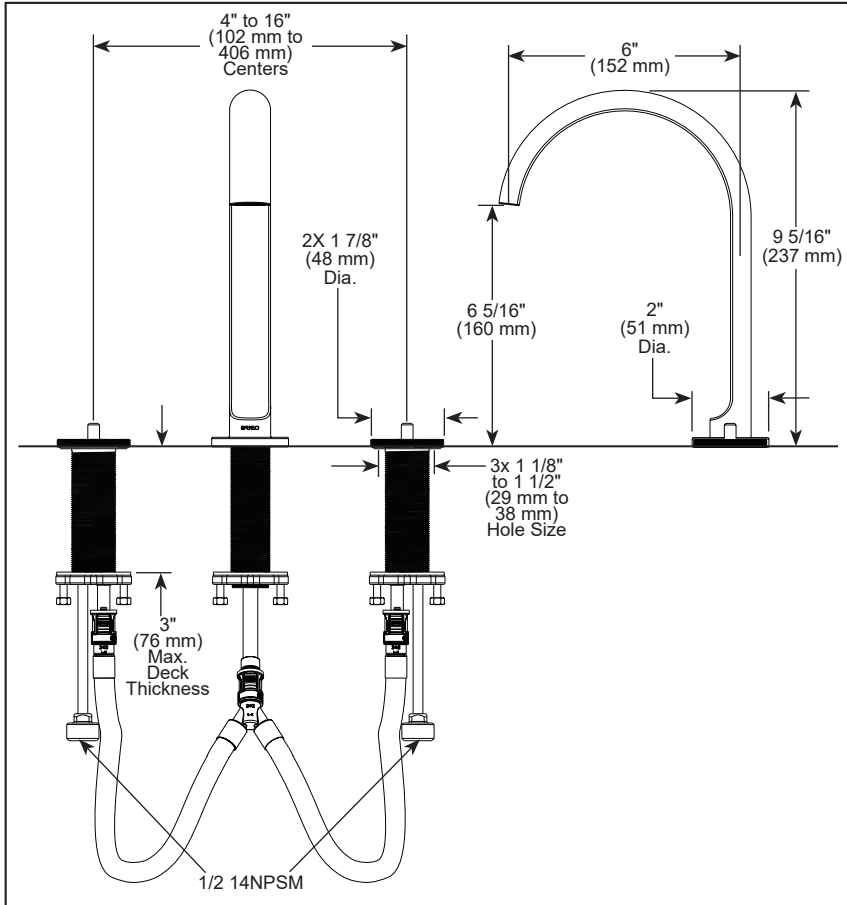

BRIZO®

BATHROOM FAUCET

- Roccoco™ Bath Collection
- Two Handle Widespread Deck Mount

STANDARD SPECIFICATIONS:

- Max flow rate 1.2 gpm @ 60 psi, 4.5 L/min @ 414 kPa
- Three-hole mount
- Control mechanism is a rotating cylinder ceramic cartridge with 90° rotation
- 1/2-14 NPSM threaded inlets
- Solid brass fabricated end valve and spout bodies
- Spout features laminar water flow
- LHP - Less Handle Product. See handle options below
- Drain sold separately

COMPLIES WITH:

- ASME A112.18.1/CSA B125.1
- EPA WaterSense®
- ♿ ICC/ANSI A117.1 - Valve control only

<p>RP72411▲ Grid Strainer Drain less overflow holes</p>	<p>RP72413▲ Push Button Drain less overflow holes</p> <p>2 3/4" (70 mm) Dia.</p>	<p>RP81627▲ Push Button Drain less overflow holes</p> <p>1 5/8" (41 mm) Dia.</p>	<p>HL53110-▲ ♿</p> <p>2 5/16" (59 mm) 2 9/16" (65 mm)</p>	<p>HL53110-▲ CL ♿</p> <p>2 5/16" (59 mm) 2 9/16" (65 mm)</p>
<p>RP72412▲ Grid Strainer Drain with overflow holes</p>	<p>RP72414▲ Push Button Drain with overflow holes</p> <p>2 3/4" (70 mm) Dia.</p>	<p>RP81628▲ Push Button Drain with overflow holes</p> <p>1 5/8" (41 mm) Dia.</p>	<p>HL53111-▲ ♿</p> <p>2 3/16" (56 mm) 2 1/2" (64 mm)</p>	<p>HK53112-▲ ♿</p> <p>2 7/16" (62 mm) 1 1/16" (27 mm)</p>