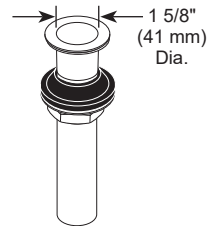

BRIZO®

BATHROOM FAUCET

- Roccesco™ Bath Collection
- Single Handle Deck Mount

650111LF-▲

STANDARD SPECIFICATIONS:

- Max flow rate 1.2 gpm @ 60 psi, 4.5 L/min @ 414 kPa
- Control mechanism - 22 mm ceramic mixing cartridge with metal stem and 90° rotation
- 1/2-14 NPSM threaded inlets
- Spout features hidden water efficient laminar flow aerator
- Solid brass fabricated body
- Drain sold separately

COMPLIES WITH:

- ASME A112.18.1 / CSA B125.1
- ASME A112.18.2 / CSA B125.2
- EPA WaterSense®
- ICC/ANSI A117.1 - Valve control only

RP72411▲ Grid Strainer Drain less overflow holes

RP72413▲ Push Button Drain less overflow holes

RP81627▲ Push Button Drain less overflow holes

RP72412▲ Grid Strainer Drain with overflow holes

RP72414▲ Push Button Drain with overflow holes

RP81628▲ Push Button Drain with overflow holes

▲ Designate Finish Suffix