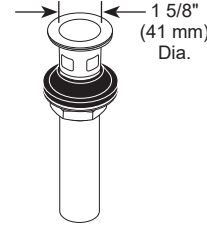

BRIZO®

BATHROOM FAUCET

- Roccesco™ Bath Collection
- Single Handle Deck Mount

650111LF-▲

STANDARD SPECIFICATIONS:

- Max flow rate 1.2 gpm @ 60 psi, 4.5 L/min @ 414 kPa
- Control mechanism - 22 mm ceramic mixing cartridge with metal stem and 90° rotation
- 1/2-14 NPSM threaded inlets
- Spout features hidden water efficient laminar flow aerator
- Solid brass fabricated body
- Drain sold separately

RP81627▲ Push Button Drain less overflow holes

RP72412▲ Grid Strainer Drain with overflow holes

RP72414▲ Push Button Drain with overflow holes

RP81628▲ Push Button Drain with overflow holes

▲ Designate Finish Suffix