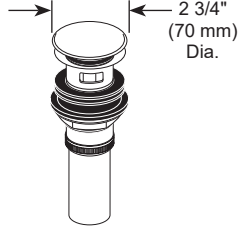

BRIZO®

BATHROOM FAUCET

- Roccesco™ Bath Collection
- Single Handle Deck Mount

STANDARD SPECIFICATIONS:

- Max flow rate 1.2 gpm @ 60 psi, 4.5 L/min @ 414 kPa
- Control mechanism - 22 mm ceramic mixing cartridge with metal stem and 90° rotation
- 1/2-14 NPSM threaded inlets
- Spout features hidden water efficient laminar flow aerator
- Solid brass fabricated body
- Drain sold separately

WARRANTY

- Parts and Finish - Lifetime limited warranty; or for commercial purchasers, 10 years for multi-family residential (apartments and condominiums) and 5 years for all other commercial uses, in each case from the date the product is received by the original purchaser or their authorized representative (installation contractor, etc.).
- Please go to www.brizo.com for the complete details of our limited warranty.

COMPLIES WITH:

- ASME A112.18.1 / CSA B125.1
- ASME A112.18.2 / CSA B125.2
- EPA WaterSense®
- ICC/ANSI A117.1 - Valve control only

▲ Designate Finish Suffix

Brizo reserves the right (1) to make changes in specifications and materials, and (2) to change or discontinue models, both without notice or obligation. Dimensions are for reference only. See current full-line price book or www.brizo.com for finish options and product availability.

BSP-L-650111LF Rev. B

Brizo Kitchen & Bath Company

55 E. 111th Street, Carmel, Indiana 46280
350 South Edgeware Road, St. Thomas, ON N5P 4L1
© 2025 Brizo Kitchen & Bath Company