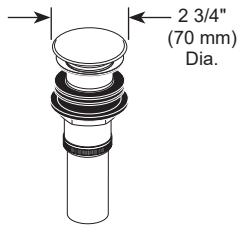

BRIZO®

BATHROOM FAUCET

- Roccesco™ Bath Collection
- Single Handle Deck Mount

650111LF-▲

STANDARD SPECIFICATIONS:

- Max flow rate 1.2 gpm @ 60 psi, 4.5 L/min @ 414 kPa
- Control mechanism - 22 mm ceramic mixing cartridge with metal stem and 90° rotation
- 1/2-14 NPSM threaded inlets
- Spout features hidden water efficient laminar flow aerator
- Solid brass fabricated body
- Drain sold separately

COMPLIES WITH:

- ASME A112.18.1 / CSA B125.1
- ASME A112.18.2 / CSA B125.2
- EPA WaterSense®
- ICC/ANSI A117.1 - Valve control only

RP72411▲ Grid Strainer Drain less overflow holes

RP72413▲ Push Button Drain less overflow holes

RP81627▲ Push Button Drain less overflow holes

RP72412▲ Grid Strainer Drain with overflow holes

RP72414▲ Push Button Drain with overflow holes

RP81628▲ Push Button Drain with overflow holes

▲ Designate Finish Suffix