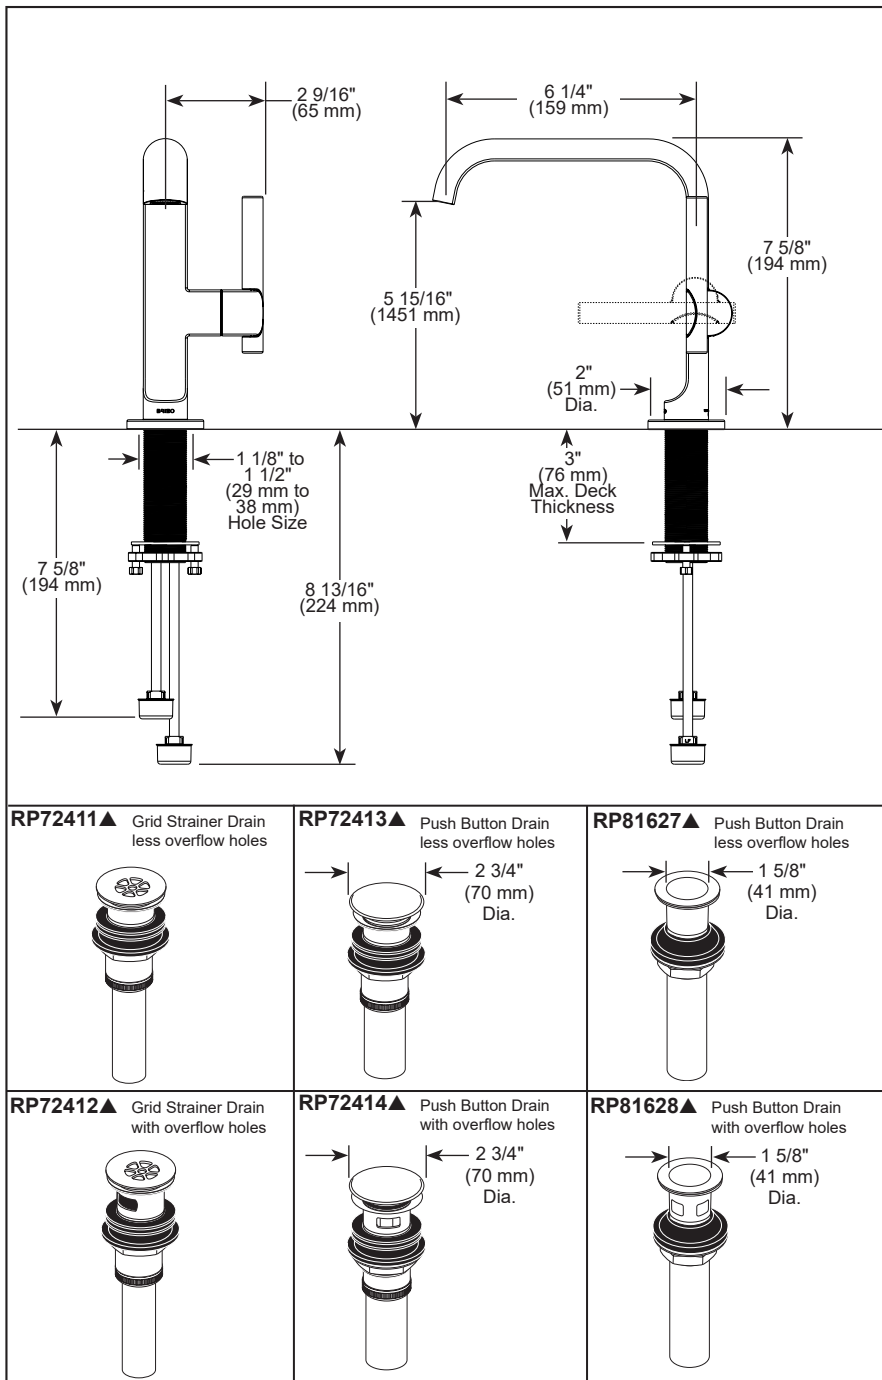

BRIZO®

BATHROOM FAUCET

- Roccesco™ Bath Collection
- Single Handle Deck Mount

650111LF-▲

STANDARD SPECIFICATIONS:

- Max flow rate 1.2 gpm @ 60 psi, 4.5 L/min @ 414 kPa
- Control mechanism - 22 mm ceramic mixing cartridge with metal stem and 90° rotation
- 1/2-14 NPSM threaded inlets
- Spout features hidden water efficient laminar flow aerator
- Solid brass fabricated body
- Drain sold separately

COMPLIES WITH:

- ASME A112.18.1 / CSA B125.1
- ASME A112.18.2 / CSA B125.2
- EPA WaterSense®
- ICC/ANSI A117.1 - Valve control only

RP72411▲ Grid Strainer Drain less overflow holes

RP72413▲ Push Button Drain less overflow holes

RP81627▲ Push Button Drain less overflow holes

RP72412▲ Grid Strainer Drain with overflow holes

RP72414▲ Push Button Drain with overflow holes

RP81628▲ Push Button Drain with overflow holes

▲ Designate Finish Suffix