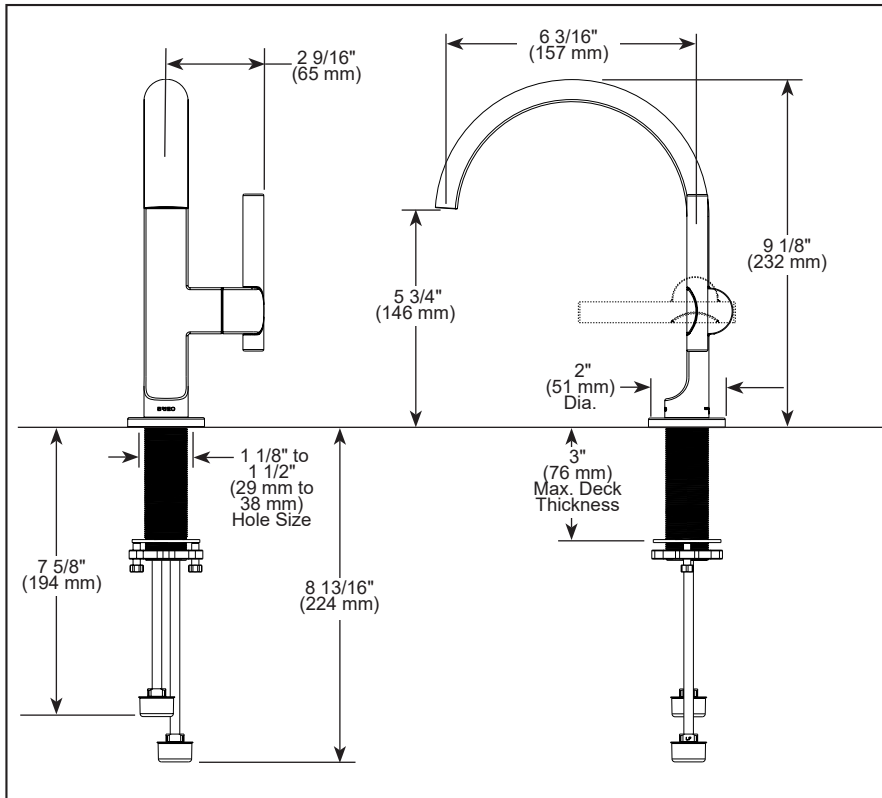

BRIZO®

BATHROOM FAUCET

- Roccesco™ Bath Collection
- Single Handle Deck Mount

650110LF-▲

STANDARD SPECIFICATIONS:

- Max flow rate 1.2 gpm @ 60 psi, 4.5 L/min @ 414 kPa
- Control mechanism - 22 mm ceramic mixing cartridge with metal stem and 90° rotation
- 1/2-14 NPSM threaded inlets
- Spout features hidden water efficient laminar flow aerator
- Solid brass fabricated body
- Drain sold separately

COMPLIES WITH:

- ASME A112.18.1 / CSA B125.1
- ASME A112.18.2 / CSA B125.2
- EPA WaterSense®
- ICC/ANSI A117.1 - Valve control only

<p>RP72411▲ Grid Strainer Drain less overflow holes</p>	<p>RP72413▲ Push Button Drain less overflow holes</p> <p>2 3/4" (70 mm) Dia.</p>	<p>RP81627▲ Push Button Drain less overflow holes</p> <p>1 5/8" (41 mm) Dia.</p>
<p>RP72412▲ Grid Strainer Drain with overflow holes</p>	<p>RP72414▲ Push Button Drain with overflow holes</p> <p>2 3/4" (70 mm) Dia.</p>	<p>RP81628▲ Push Button Drain with overflow holes</p> <p>1 5/8" (41 mm) Dia.</p>