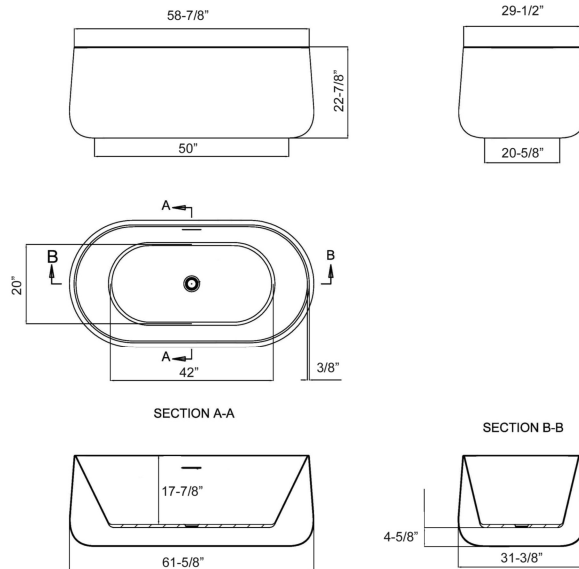

Dimensions of fixture are nominal and specifications subject to change without notice.