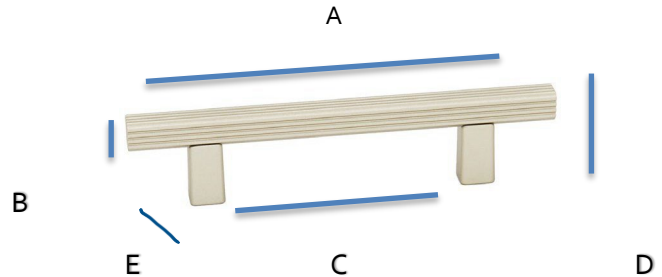

SPECIFICATIONS

Quadrato

Pull Grooved Bar

FEATURES

Modern styling
Multiple finishes
Concealed installation

WARRANTY

Limited lifetime

FINISHES

Champagne (CHP)
Champagne/Matte Black (CHP/MB)
Matte Black (MB)
Matte Nickel (MN)
Matte Nickel/Matte Black (MN/MB)

MATERIAL

Aluminum – Made in Italy

Item #	A	B	C	D	E
A2905-3	4 31/32"	7/16"	3"	13/16"	7/16"
A2905-35	5 7/16 "	7/16"	3 1/2"	1 3/16"	7/16"
A2905-4	5 31/32"	7/16"	4"	13/16"	7/16"
A2905-6	7 31/32"	7/16"	6"	13/16"	7/16"
A2905-8	9 31/32"	7/16"	8"	13/16"	7/16"
A2905-12	13 31/32"	7/16"	12"	13/16"	7/16"
A2905-18	19 31/32"	7/16"	18"	13/16"	7/16"

KEY:

- A - Overall Length
- B - Width
- C - Center to Center
- D - Projection
- E - Base Width

NOTE: Dimensions and specifications are subject to change without notice.