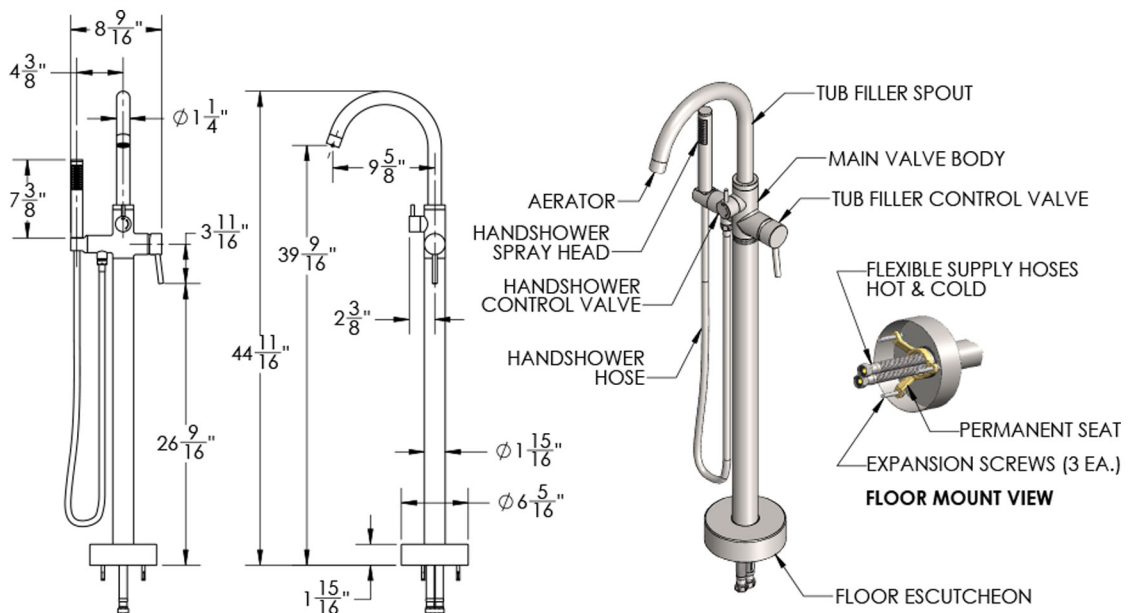

SPECIFICATION DRAWING: