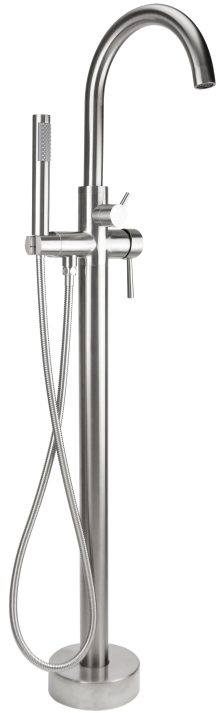

Uptown Contempo Freestanding Tub Filler with Handshower & Handshower Hose

Model #: 9990-FST-

FEATURES:

- All brass freestanding tub filler
- 9 5/8" spout reach center to center, 44 11/16" overall height
- Spout and handshower mount both swivel
- High flow ceramic cartridge
- Flow rate: 14GPM @ 60PSI for tub spout
- ADA compliant lever handles
- Separate control valve for handshower and tub spout
- 9990-FST- includes: Handshower (S456), Handshower hose (3060-DS), Stainless steel braided supply hoses, & Tri-pod bracket
- 9990-FST- not available in: BKN, PCU, PG, ULB, WH, & JACLO=COLOR
- Rough-in Part # 9990-FST-BOX-RGH is required for concrete slab or concealed installation ONLY (sold separately)

AVAILABLE FINISHES:

Polished Chrome (PCH)	Satin Chrome (SC)	Bronze Umber (BU)
Satin Nickel (SN)	Pewter (PEW)	Caramel Bronze (CB)
Polished Nickel (PN)	Antique Brass (AB)	Antique Copper (ACU)
Oil-Rubbed Bronze (ORB)	Polished Brass (PB)	Vintage Bronze (VB)
Satin Brass (SB)	Matte Black (MBK)	Satin Gold (SG)
Satin Cooper (SCU)	Graphite (GPH)	
Aged Unlacquered Brass (AUB)		