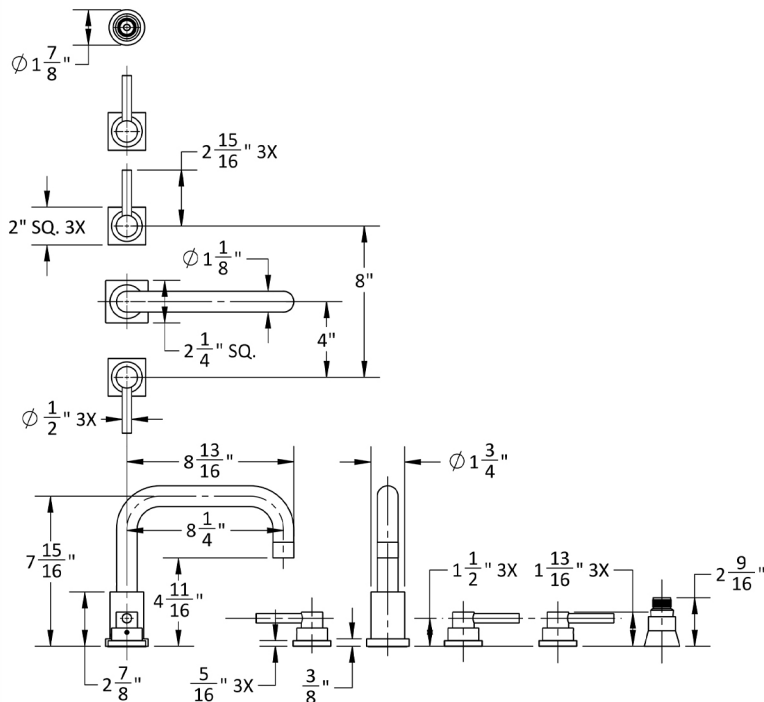

Contempo Downtown Roman Tub Set with Low Contempo Lever Handles - Square Escutcheons and Straight Handshower Holder

Model #: 9983-TSQ632-S-TRIM-

FEATURES:

- All brass roman deck mount tub set trim
- Any handshower can be used
- Quick connect/disconnect spout
- Swivel Spout includes full flow aerator
- Includes:
 - 3060-DS hose
 - 8029 angled handshower mount or 8030 straight handshower mount
 - 8019 deck mount sleeve
- Order handshower separately
- Spout Hole Size Min-Max: $1 \frac{1}{8}$ " - $1 \frac{3}{4}$ "
- Valve Hole Size Min-Max: $1 \frac{1}{4}$ " - $1 \frac{3}{8}$ "
- Requires J-6912-DIV-RGH rough in kit
- Square escutcheons only
- Not available in WH or JACLO=COLOR

SPECIFICATION DRAWING:

AVAILABLE HANDLES: