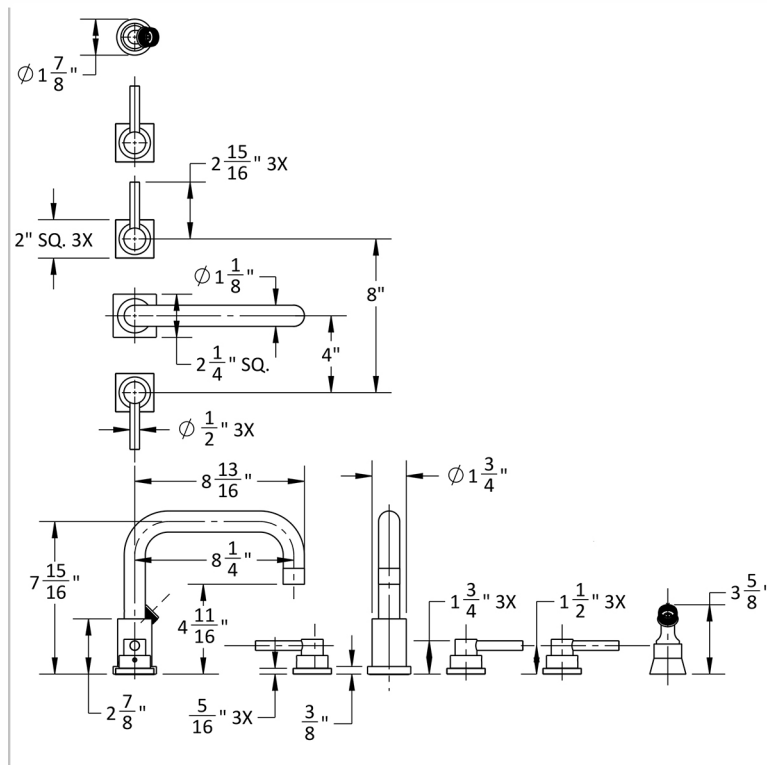

# Contempo Downtown Roman Tub Set with Low Contempo Lever Handles - Square Escutcheons and Angled Handshower

**Model #: 9983-TSQ632-A-TRIM-**

## FEATURES:

- All brass roman deck mount tub set trim
- Any handshower can be used
- Quick connect/disconnect spout
- Swivel Spout includes full flow aerator
- Includes:
  - 3060-DS hose
  - 8029 angled handshower mount or 8030 straight handshower mount
  - 8019 deck mount sleeve
- Order handshower separately
- Spout Hole Size Min-Max:  $1 \frac{1}{8}$ " -  $1 \frac{3}{4}$ "
- Valve Hole Size Min-Max:  $1 \frac{1}{4}$ " -  $1 \frac{3}{8}$ "
- Requires J-6912-DIV-RGH rough in kit
- Square escutcheons only
- Not available in WH or JACLO=COLOR

## SPECIFICATION DRAWING: