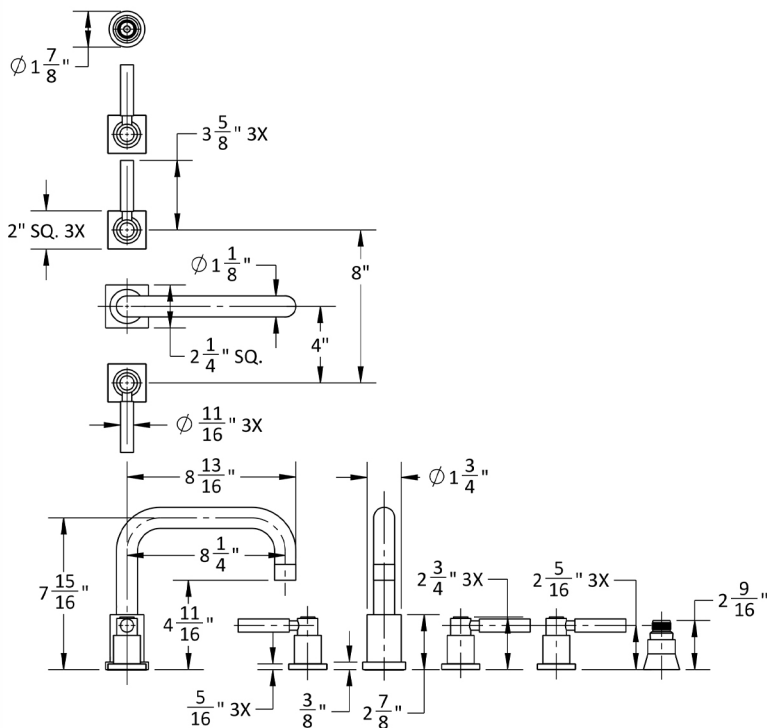

Contempo Downtown Roman Tub Set with High Lever Handles - Square Escutcheons and Straight Handshower Holder

Model #: 9983-SQL-S-TRIM-

FEATURES:

- All brass roman deck mount tub set trim
- Any handshower can be used
- Quick connect/disconnect spout
- Swivel Spout includes full flow aerator
- Includes:
 - 3060-DS hose
 - 8029 angled handshower mount or 8030 straight handshower mount
 - 8019 deck mount sleeve
- Order handshower separately
- Spout Hole Size Min-Max: 1 1/8" - 1 3/4"
- Valve Hole Size Min-Max: 1 1/4" - 1 3/8"
- Requires J-6912-DIV-RGH rough in kit
- Square escutcheons only
- Not available in WH or JACLO=COLOR

SPECIFICATION DRAWING:

AVAILABLE HANDLES: