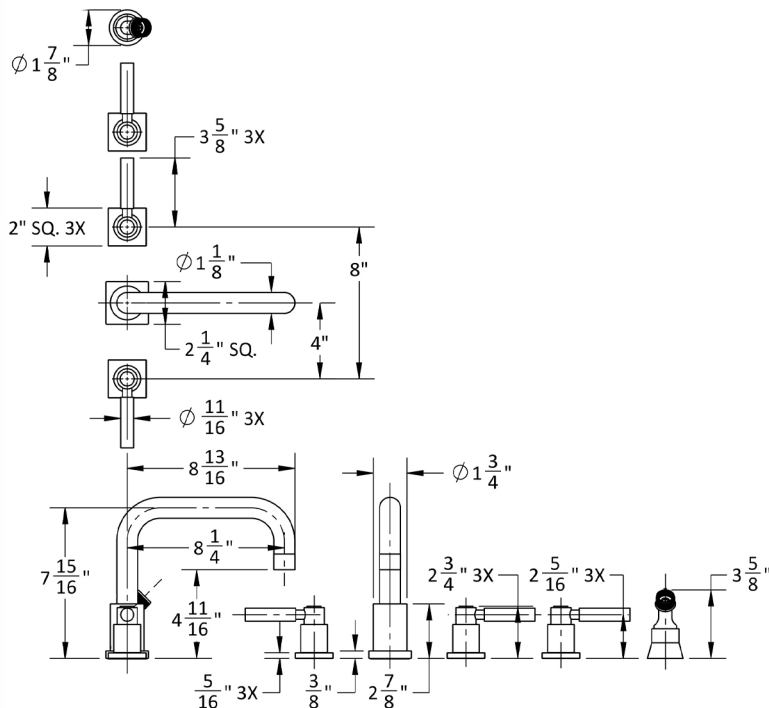

# Contempo Downtown Roman Tub Set with High Lever Handles - Square Escutcheons and Angled Handshower Holder

**Model #: 9983-SQL-A-TRIM-**

## FEATURES:

- All brass roman deck mount tub set trim
- Any handshower can be used
- Quick connect/disconnect spout
- Swivel Spout includes full flow aerator
- Includes:
  - 3060-DS hose
  - 8029 angled handshower mount or 8030 straight handshower mount
  - 8019 deck mount sleeve
- Order handshower separately
- Spout Hole Size Min-Max: 1 1/8" - 1 3/4"
- Valve Hole Size Min-Max: 1 1/4" - 1 3/8"
- Requires J-6912-DIV-RGH rough in kit
- Square escutcheons only
- Not available in WH or JACLO=COLOR

## SPECIFICATION DRAWING: