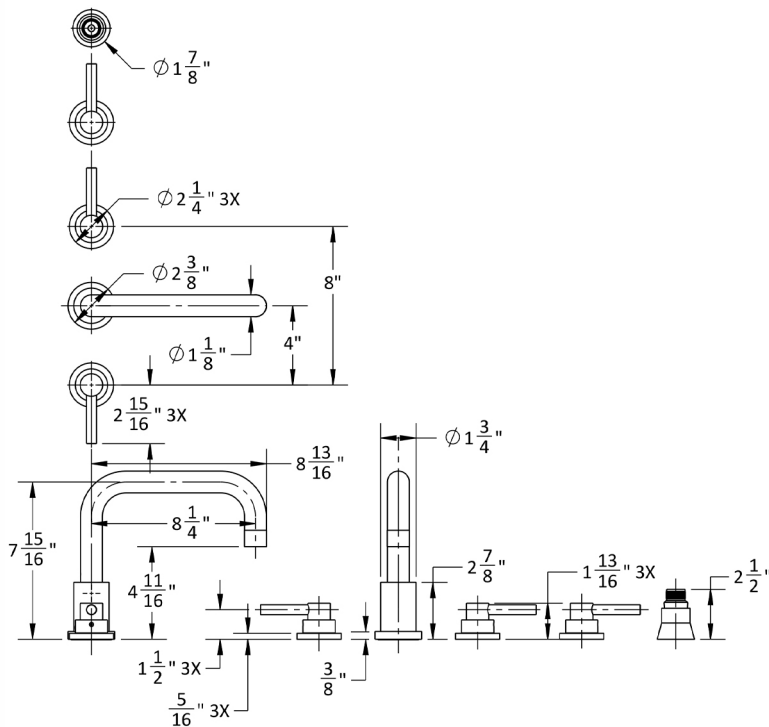

# Contempo Downtown Roman Tub Set with Low Contempo Lever Handles and Straight Handshower Holder

**Model #: 9982-T632-S-TRIM-**

## FEATURES:

- All brass roman deck mount tub set trim
- Any handshower can be used
- Quick connect/disconnect spout
- Swivel Spout includes full flow aerator
- Includes:
  - 3060-DS hose
  - 8029 angled handshower mount or 8030 straight handshower mount
  - 8019 deck mount sleeve
- Order handshower separately
- Spout Hole Size Min-Max: 1 1/8" - 1 3/4"
- Valve Hole Size Min-Max: 1 1/4" - 1 3/8"
- Requires J-6912-DIV-RGH rough in kit
- Round escutcheons only
- Not available in WH or JACLO=COLOR

## SPECIFICATION DRAWING: