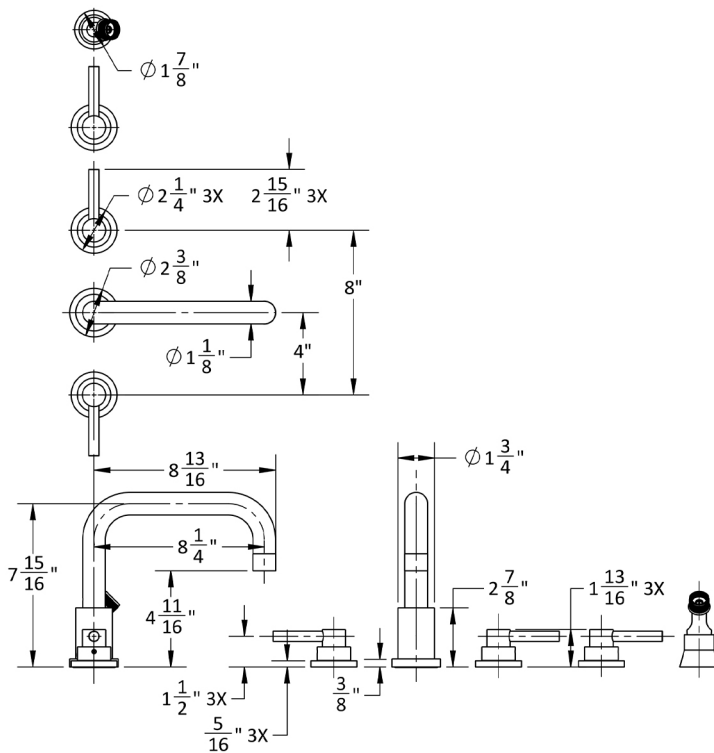

# Contempo Downtown Roman Tub Set with Low Contempo Lever Handles and Angled Handshower Holder

**Model #: 9982-T632-A-TRIM-**

### FEATURES:

- All brass roman deck mount tub set trim
- Any handshower can be used
- Quick connect/disconnect spout
- Swivel Spout includes full flow aerator
- Includes:
  - 3060-DS hose
  - 8029 angled handshower mount or 8030 straight handshower mount
  - 8019 deck mount sleeve
- Order handshower separately
- Spout Hole Size Min-Max: 1 1/8" - 1 3/4"
- Valve Hole Size Min-Max: 1 1/4" - 1 3/8"
- Requires J-6912-DIV-RGH rough in kit
- Round escutcheons only
- Not available in WH or JACLO=COLOR

### SPECIFICATION DRAWING: