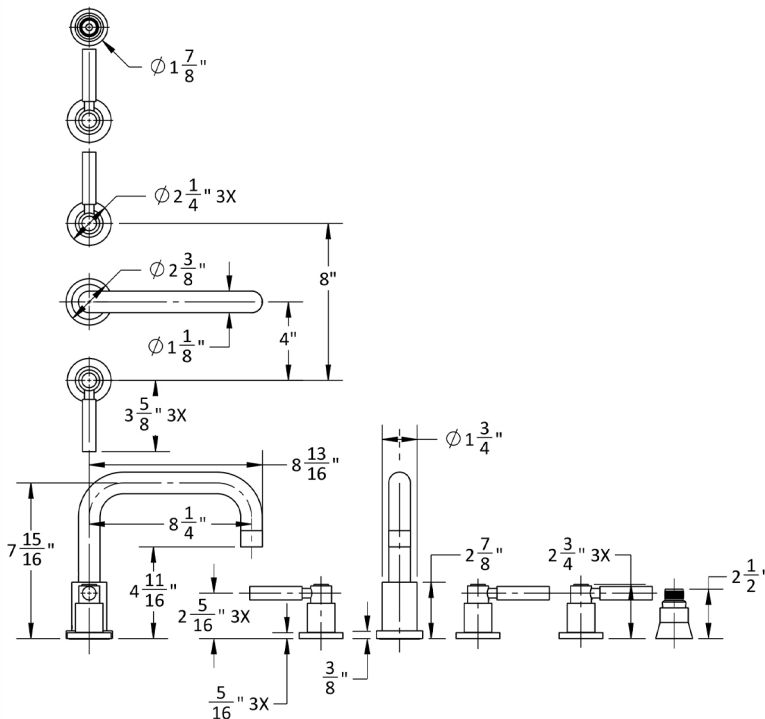

Contempo Downtown Roman Tub Set with High Lever Handles and Straight Handshower Holder

Model #: 9982-L-S-TRIM-

FEATURES:

- All brass roman deck mount tub set trim
- Any handshower can be used
- Quick connect/disconnect spout
- Swivel Spout includes full flow aerator
- Includes:
 - 3060-DS hose
 - 8029 angled handshower mount or 8030 straight handshower mount
 - 8019 deck mount sleeve
- Order handshower separately
- Spout Hole Size Min-Max: $1 \frac{1}{8}$ " - $1 \frac{3}{4}$ "
- Valve Hole Size Min-Max: $1 \frac{1}{4}$ " - $1 \frac{3}{8}$ "
- Requires J-6912-DIV-RGH rough in kit
- Round escutcheons only
- Not available in WH or JACLO=COLOR

SPECIFICATION DRAWING:

AVAILABLE HANDLES: