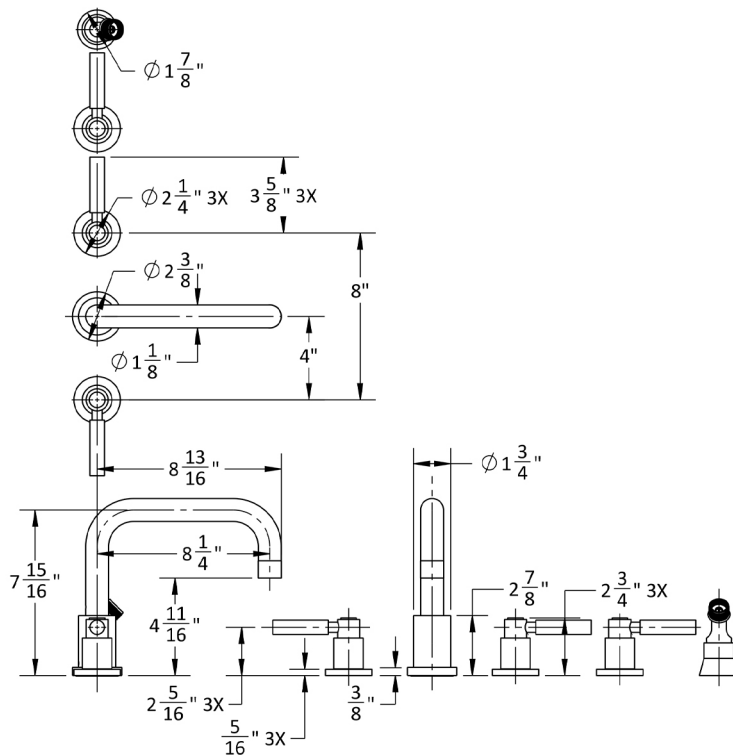

Contempo Downtown Roman Tub Set with High Lever Handles and Angled Handshower Holder

Model #: 9982-L-A-TRIM-

JACLO®

Confidence from start to finish.™

FEATURES:

- All brass roman deck mount tub set trim
- Any handshower can be used
- Quick connect/disconnect spout
- Swivel Spout includes full flow aerator
- Includes:
 - 3060-DS hose
 - 8029 angled handshower mount or 8030 straight handshower mount
 - 8019 deck mount sleeve
- Order handshower separately
- Spout Hole Size Min-Max: 1 1/8" - 1 3/4"
- Valve Hole Size Min-Max: 1 1/4" - 1 3/8"
- Requires J-6912-DIV-RGH rough in kit
- Round escutcheons only
- Not available in WH or JACLO=COLOR

SPECIFICATION DRAWING:

AVAILABLE HANDLES: