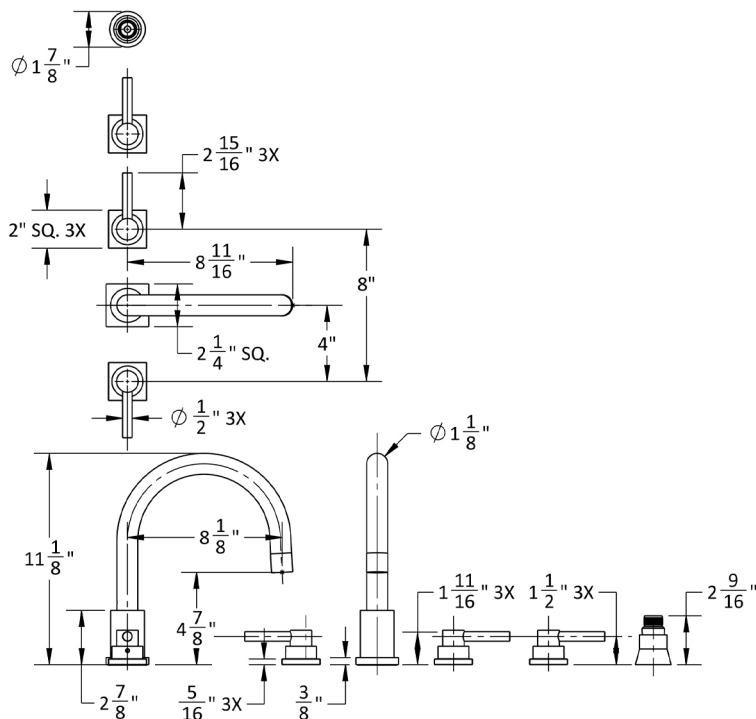

# Contempo Uptown Roman Tub Set with Low Contempo Lever Handles - Square Escutcheons and Straight Handshower Holder

**Model #: 9981-TSQ632-S-TRIM-**

## FEATURES:

- All brass roman deck mount tub set trim
- Any handshower can be used
- Quick connect/disconnect spout
- Swivel Spout includes full flow aerator
- Includes:
  - 3060-DS hose
  - 8030 straight handshower mount
  - 8019 deck mount sleeve
  - Order handshower separately
- Spout Hole Size Min-Max: 1 1/8" - 1 3/4"
- Valve Hole Size Min-Max: 1 1/4" - 1 3/8"
- Requires J-6912-DIV-RGH rough in kit
- Square escutcheons only
- Not available in WH or JACLO=COLOR

## SPECIFICATION DRAWING: