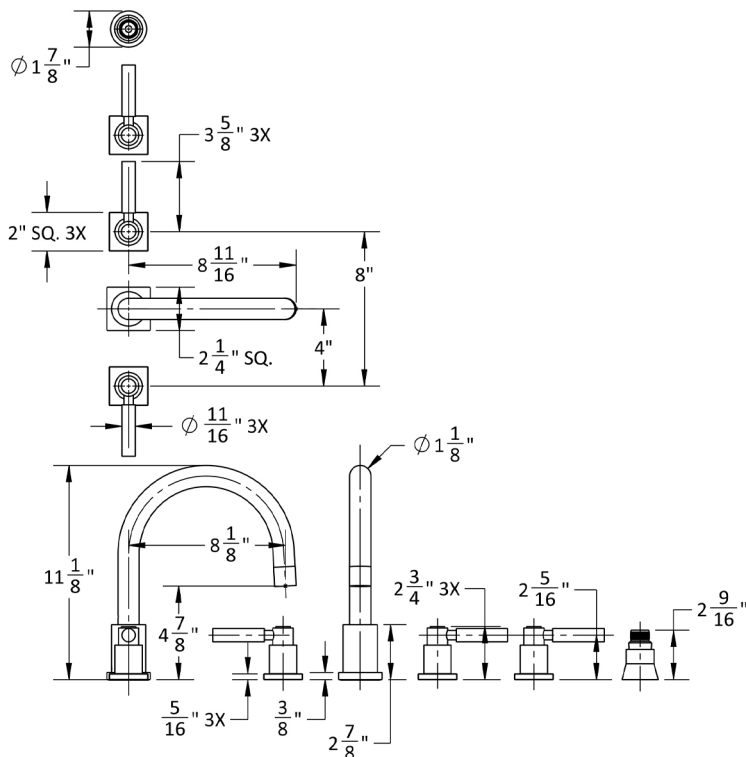

# Contempo Uptown Roman Tub Set with High Lever Handles - Square Escutcheons and Straight Handshower Holder

**Model #: 9981-SQL-S-TRIM-**

## FEATURES:

- All brass roman deck mount tub set trim
- Any handshower can be used
- Quick connect/disconnect spout
- Swivel Spout includes full flow aerator
- Includes:
  - 3060-DS hose
  - 8030 straight handshower mount
  - 8019 deck mount sleeve
- Order handshower separately
- Spout Hole Size Min-Max: 1 1/8" - 1 3/4"
- Valve Hole Size Min-Max: 1 1/4" - 1 3/8"
- Requires J-6912-DIV-RGH rough in kit
- Square escutcheons only
- Not available in WH or JACLO=COLOR

## SPECIFICATION DRAWING: