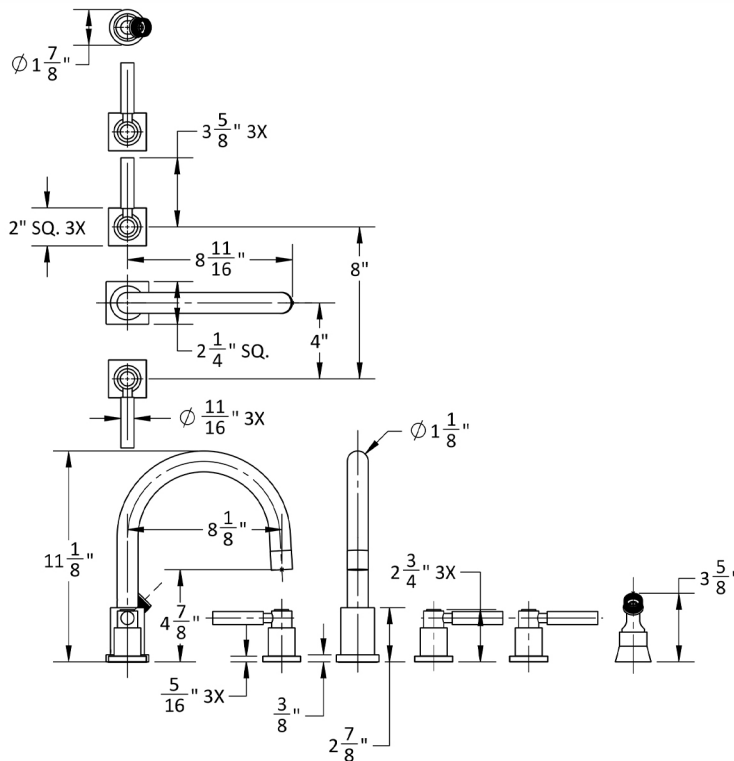

Contempo Uptown Roman Tub Set with High Lever Handles - Square Escutcheons and Angled Handshower Holder

Model #: 9981-SQL-A-TRIM-

FEATURES:

- All brass roman deck mount tub set trim
- Any handshower can be used
- Quick connect/disconnect spout
- Swivel Spout includes full flow aerator
- Includes:
 - 3060-DS hose
 - 8029 angled handshower mount
 - 8019 deck mount sleeve
- Order handshower separately
- Spout Hole Size Min-Max: 1 1/8" - 1 3/4"
- Valve Hole Size Min-Max: 1 1/4" - 1 3/8"
- Requires J-6912-DIV-RGH rough in kit
- Square escutcheons only
- Not available in WH or JACLO=COLOR

SPECIFICATION DRAWING:

AVAILABLE HANDLES: