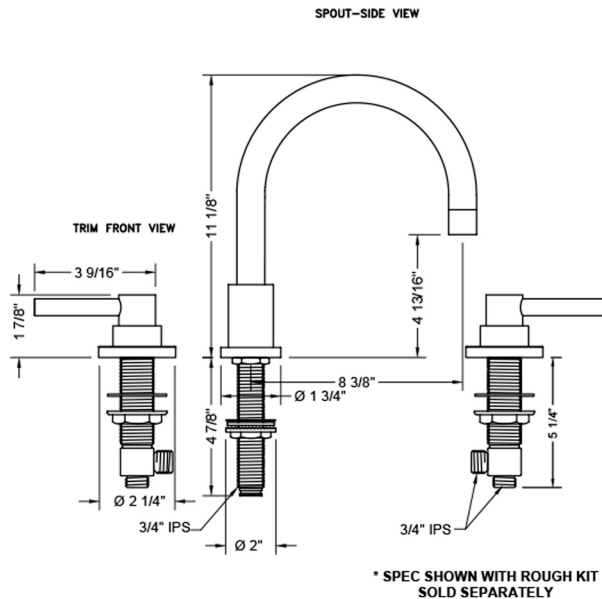

# Contempo Roman Tub Set with Low Contempo Lever Handles

**Model #: 9980-T632-TRIM-**

### FEATURES:

- All brass roman deck mount tub set trim
- Quick connect/disconnect spout
- Swivel Spout includes full flow aerator
- Spout Hole Size Min-Max: 1 1/8" - 1 3/4"
- Valve Hole Size Min-Max: 1 1/4" - 1 3/8"
- Requires J-6912 rough in kit
- Round escutcheons only

### SPECIFICATION DRAWING: