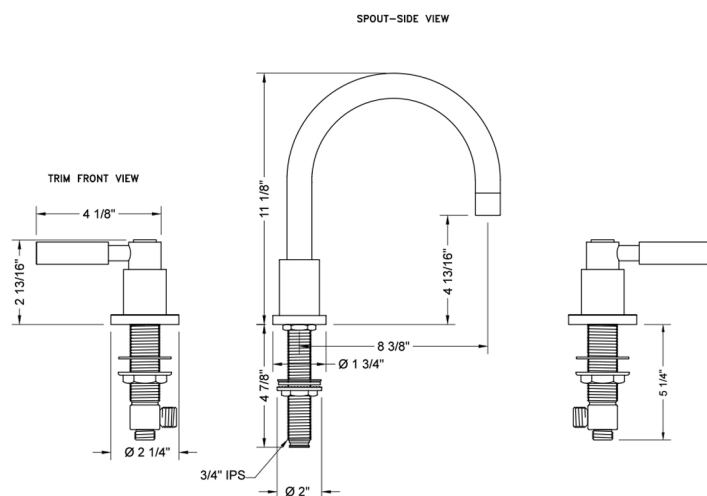

Contempo Roman Tub Set with High Lever Handles

Model #: 9980-L-TRIM-

FEATURES:

- All brass roman deck mount tub set trim
- Quick connect/disconnect spout
- Swivel Spout includes full flow aerator
- Spout Hole Size Min-Max: 1 1/8" - 1 3/4"
- Valve Hole Size Min-Max: 1 1/4" - 1 3/8"
- Requires J-6912 rough in kit
- Round escutcheons only

SPECIFICATION DRAWING:

* SPEC SHOWN WITH ROUGH KIT
SOLD SEPARATELY

AVAILABLE HANDLES: