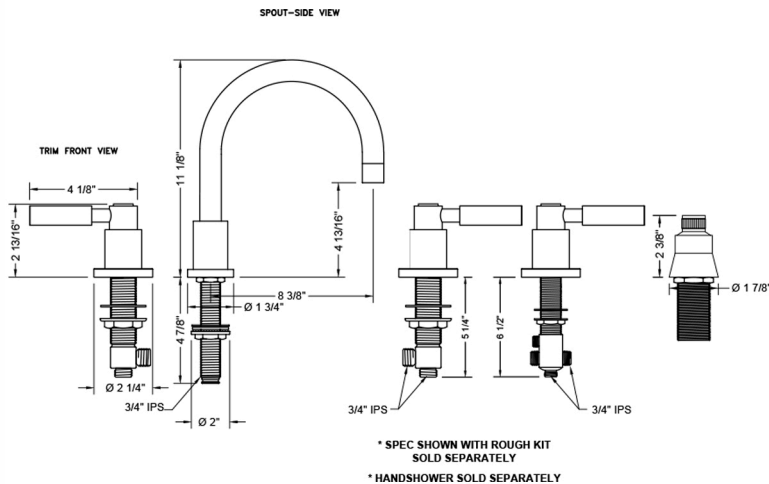

SPECIFICATION DRAWING: