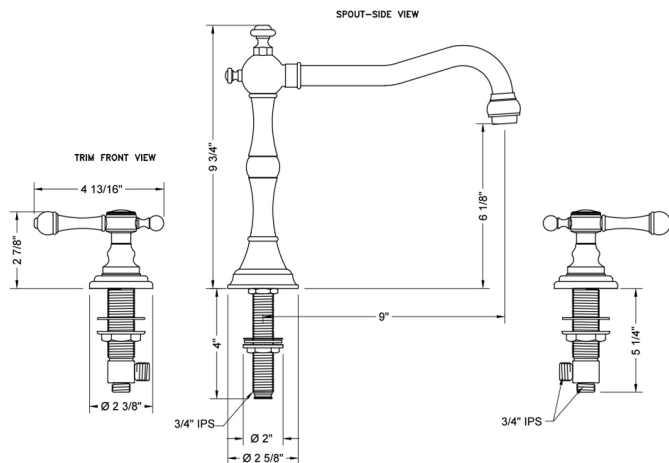

* SPEC SHOWN WITH ROUGH KIT
SOLD SEPARATELY