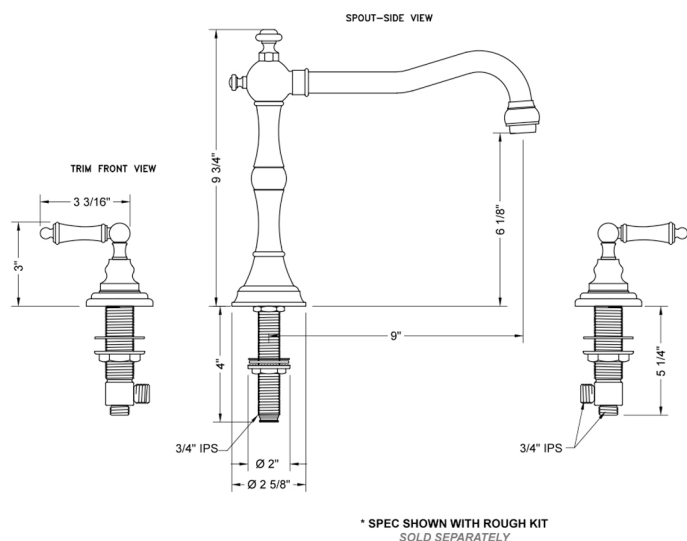

Roaring 20's Roman Tub Set with Ball Lever Handles

Model #: 9930-T679-TRIM-

FEATURES:

- All brass roman deck mount tub set trim
- Quick connect/disconnect spout
- Swivel Spout includes full flow aerator
- Spout Hole Size Min-Max: 1 1/4" - 1 3/8"
- Valve Hole Size Min-Max: 1 1/4" - 1 3/8"
- Both standard metal & porcelain buttons/caps are included with the T678 & T692 handle options
- Requires J-6910 rough in kit

SPECIFICATION DRAWING:

AVAILABLE HANDLES: