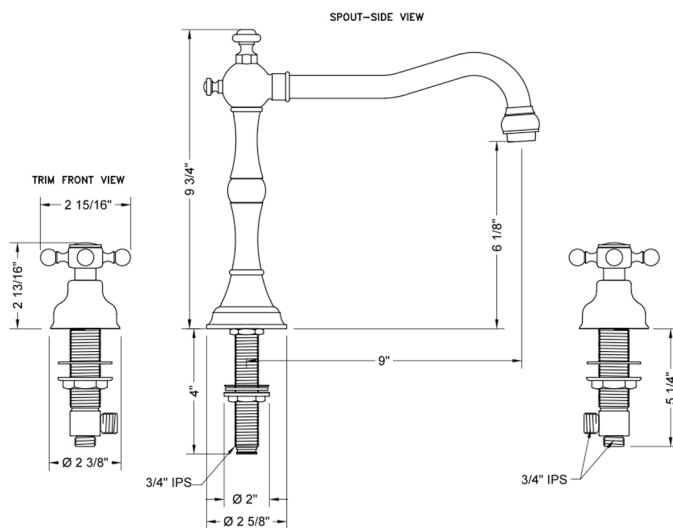

Roaring 20's Roman Tub Set with Ball Cross Handles

Model #: 9930-T678-TRIM-

FEATURES:

- All brass roman deck mount tub set trim
- Quick connect/disconnect spout
- Swivel Spout includes full flow aerator
- Spout Hole Size Min-Max: 1 1/4" - 1 3/8"
- Valve Hole Size Min-Max: 1 1/4" - 1 3/8"
- Both standard metal & porcelain buttons/caps are included with the T678 & T692 handle options
- Requires J-6910 rough in kit

SPECIFICATION DRAWING:

* SPEC SHOWN WITH ROUGH KIT
SOLD SEPARATELY

AVAILABLE HANDLES: