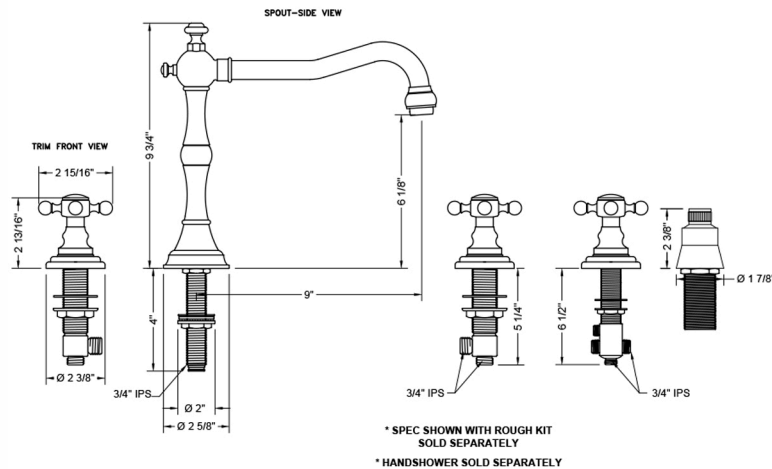

Roaring 20's Roman Tub Set with Ball Cross Handles and Straight Handshower

Model #: 9930-T678-S-TRIM-

FEATURES:

- All brass roman deck mount tub set trim
- Any handshower can be used
- Quick connect/disconnect spout
- Swivel Spout includes full flow aerator
- Includes:
 - 3060-DS hose
 - 8030 straight handshower mount
 - 8019 deck mount sleeve
- Order handshower separately
- Spout Hole Size Min-Max: 1 1/4" - 1 3/8"
- Valve Hole Size Min-Max: 1 1/4" - 1 3/8"
- Both standard metal & porcelain buttons/caps are included with the T678 & T692 handle options
- Not available in WH or JACLO=COLOR
- Requires J-6910-DIV-RGH rough in kit

SPECIFICATION DRAWING:

AVAILABLE HANDLES: