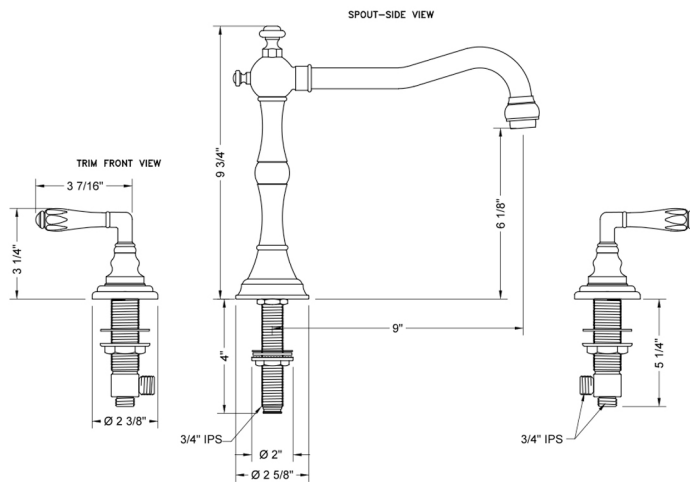

Roaring 20's Roman Tub Set with Smooth Lever Handles

Model #: 9930-T674-TRIM-

FEATURES:

- All brass roman deck mount tub set trim
- Quick connect/disconnect spout
- Swivel Spout includes full flow aerator
- Spout Hole Size Min-Max: 1 1/4" - 1 3/8"
- Valve Hole Size Min-Max: 1 1/4" - 1 3/8"
- Both standard metal & porcelain buttons/caps are included with the T678 & T692 handle options
- Requires J-6910 rough in kit

SPECIFICATION DRAWING:

* SPEC SHOWN WITH ROUGH KIT
SOLD SEPARATELY

AVAILABLE HANDLES:

T667

T674

T678

T679

T692