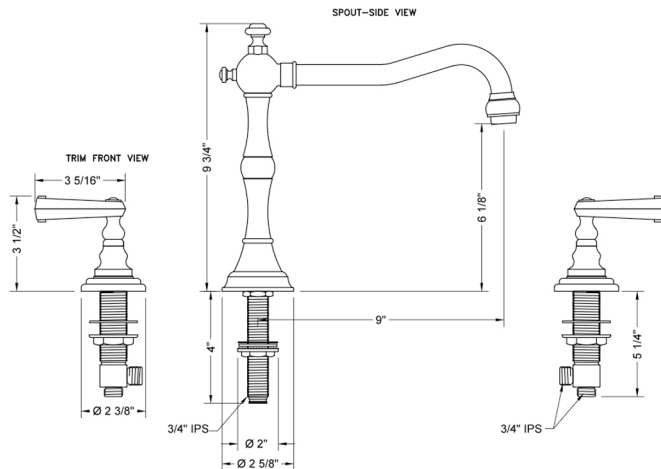

Roaring 20's Roman Tub Set with Ribbon Lever Handles

Model #: 9930-T667-TRIM-

FEATURES:

- All brass roman deck mount tub set trim
- Quick connect/disconnect spout
- Swivel Spout includes full flow aerator
- Spout Hole Size Min-Max: 1 1/4" - 1 3/8"
- Valve Hole Size Min-Max: 1 1/4" - 1 3/8"
- Both standard metal & porcelain buttons/caps are included with the T678 & T692 handle options
- Requires J-6910 rough in kit

AVAILABLE FINISHES:

Polished Chrome (PCH)	Satin Chrome (SC)	Bronze Umber (BU)
Satin Nickel (SN)	Pewter (PEW)	Caramel Bronze (CB)
Polished Nickel (PN)	Antique Brass (AB)	Antique Copper (ACU)
Oil-Rubbed Bronze (ORB)	Polished Brass (PB)	Polished Copper (PCU)
Vintage Bronze (VB)	Satin Brass (SB)	Matte Black (MBK)
Satin Gold (SG)	Polished Gold (PG)	Black Nickel (BKN)
White (WH)	Unlacquered Brass (ULB)	Satin Cooper (SCU)
Almond (ALD)	Amber (AMB)	Azure Blue (AZB)
Coral (COR)	Mint Green (GRN)	Stone Grey (GRY)
Lilac (LAC)	Light Blue (LBL)	Limon (LIM)
Plum (PLM)	Pink (PNK)	Red (RED)
Graphite (GPH)	Aged Unlacquered Brass (AUB)	

SPECIFICATION DRAWING:

* SPEC SHOWN WITH ROUGH KIT
SOLD SEPARATELY

AVAILABLE HANDLES: