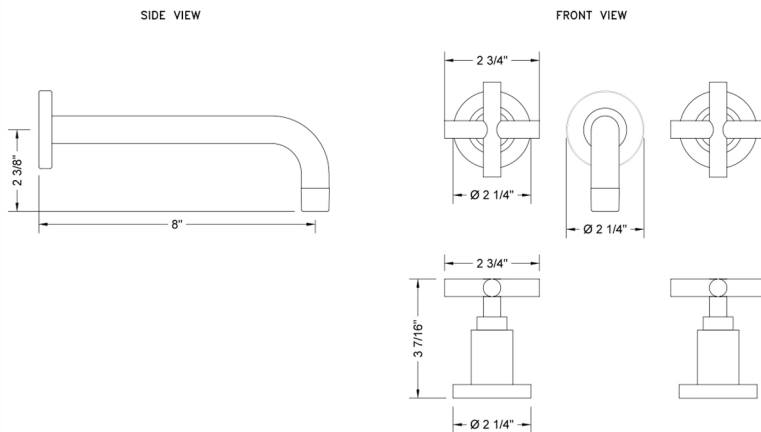

### FEATURES:

- All brass construction
- 1/4 turn ceramic valves
- Stationary wall mounted spout
- Available flow rates: 0.5 - 1.5 GPM. Standard flow rate is 1.5 GPM
- To order non-standard flow rate add rate to part number (e.g. 8110-L-TRIM-0.5-PCH)
- Not available in ULB
- Requires rough kit 6660-RGH for single handle trim & 5550-RGH for 2 handle trim
- Drain not included

### SPECIFICATION DRAWING: