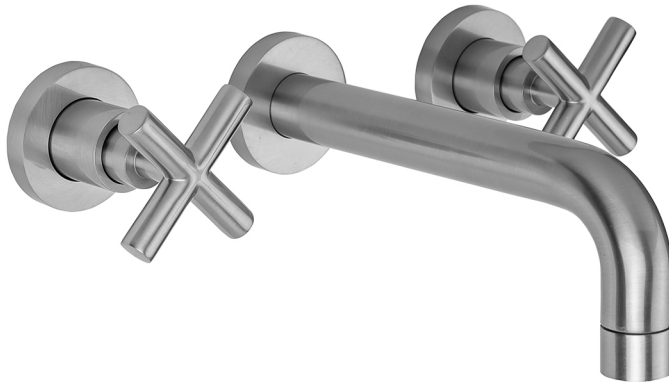

## Contempo Wall Faucet TRIM with Cross Handles

**Model #: 9880-W-WT462-TR-**

### FEATURES:

- All brass construction
- 1/4 turn ceramic valves
- Stationary wall mounted spout
- Available flow rates: 0.5 - 1.5 GPM. Standard flow rate is 1.5 GPM
- To order non-standard flow rate add rate to part number (e.g. 8110-L-TRIM-0.5-PCH)
- Not available in ULB
- Requires rough kit 6660-RGH for single handle trim & 5550-RGH for 2 handle trim
- Drain not included