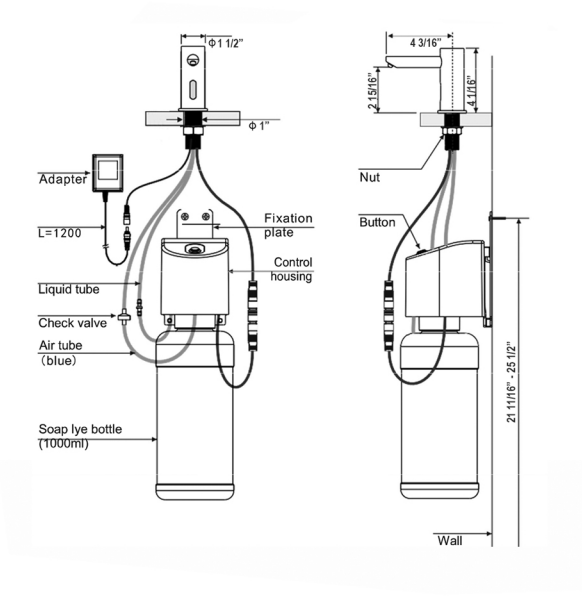

SPECIFICATION DRAWING: