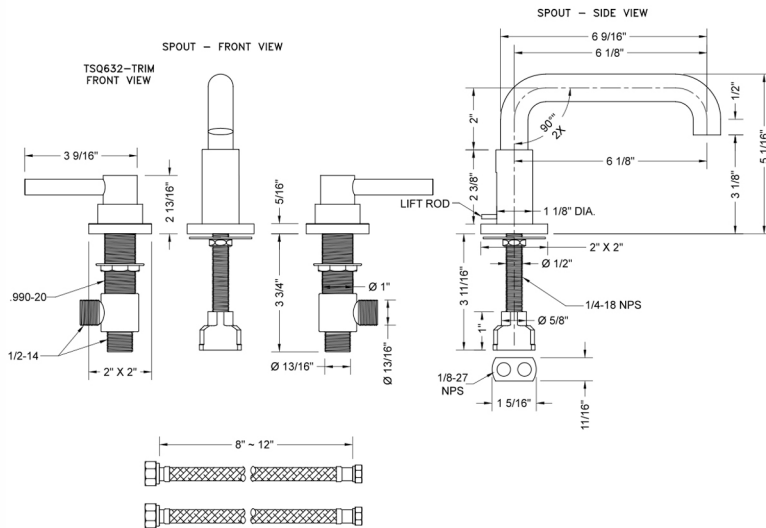

SPECIFICATION DRAWING: