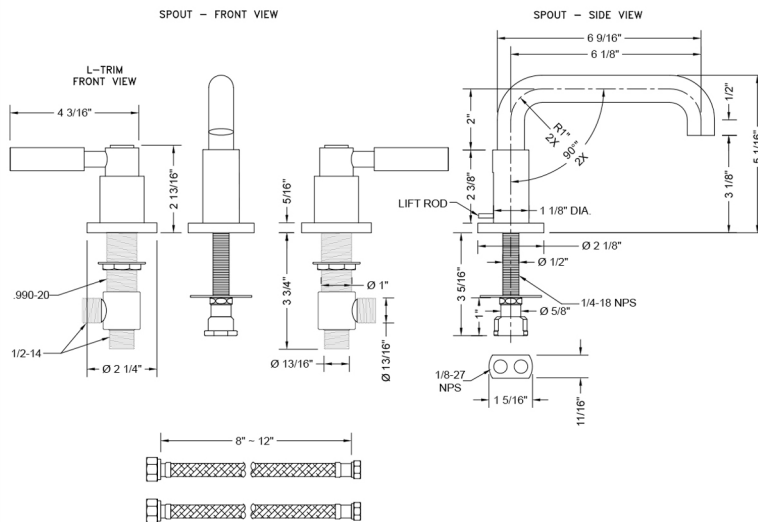

SPECIFICATION DRAWING:

AVAILABLE HANDLES:

COMPLIANCES:

Complies with: ASME A112.18.1-2012/CSA B125.1-12