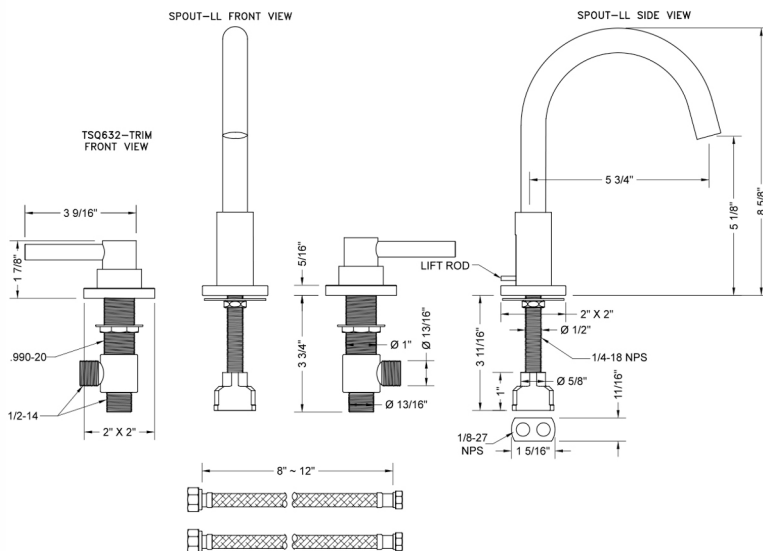

Uptown Contempo Faucet with Square Escutcheons & Low Lever Handles

Model #: 8881-TSQ632-

FEATURES:

- All brass 8" - 12" widespread faucet includes brass pop-up drain with overflow
- 1/4 turn ceramic valves
- Swivel Spout
- Available Flow Rates: 1.5, 1.2 & 0.5 GPM. Additional flow rate (aerator) options available. Contact JACLO.
- 5 3/4" spout reach center to center
- Spout Hole Size Min-Max: 1 1/2" - 1 7/8"
- Valve Hole Size Min-Max: 1 1/8" - 1 5/8"
- For additional drain options refer to lavatory drain section or visit jaclo.com

AVAILABLE FINISHES:

Polished Chrome (PCH)	Satin Chrome (SC)	Bronze Umber (BU)
Satin Nickel (SN)	Pewter (PEW)	Caramel Bronze (CB)
Polished Nickel (PN)	Antique Brass (AB)	Antique Copper (ACU)
Oil-Rubbed Bronze (ORB)	Polished Brass (PB)	Polished Copper (PCU)
Vintage Bronze (VB)	Satin Brass (SB)	Matte Black (MBK)
Satin Gold (SG)	Polished Gold (PG)	Black Nickel (BKN)
White (WH)	Unlacquered Brass (ULB)	Satin Cooper (SCU)
Almond (ALD)	Amber (AMB)	Azure Blue (AZB)
Coral (COR)	Mint Green (GRN)	Stone Grey (GRY)
Lilac (LAC)	Light Blue (LBL)	Limon (LIM)
Plum (PLM)	Pink (PNK)	Red (RED)
Graphite (GPH)	Aged Unlacquered Brass (AUB)	

SPECIFICATION DRAWING:

AVAILABLE HANDLES:

COMPLIANCES:

Complies with: ASME A112.18.1-2012/CSA B125.1-12