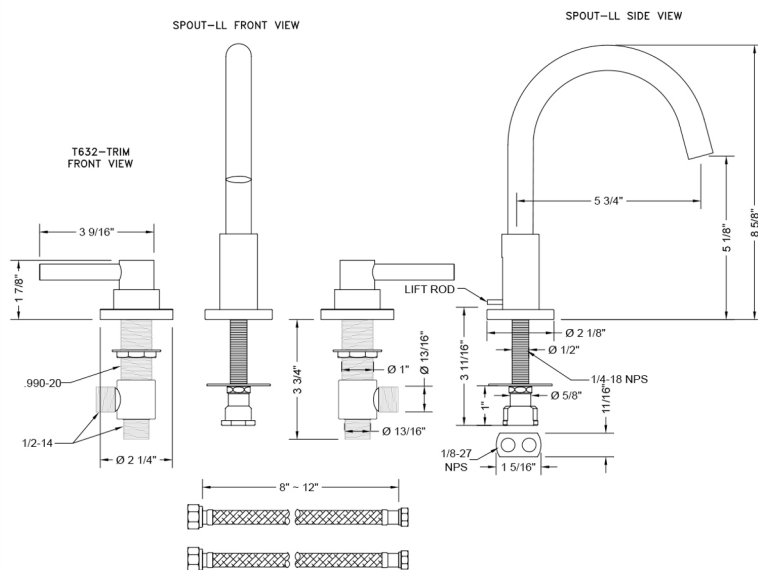

Uptown Contempo Faucet with Round Escutcheons & Low Contempo Lever Handles

Model #: 8880-T632-

FEATURES:

- All brass 8" - 12" widespread faucet includes brass pop-up drain with overflow
- 1/4 turn ceramic valves
- Swivel Spout
- Available Flow Rates: 1.5, 1.2 & 0.5 GPM. Additional flow rate (aerator) options available. Contact JACLO.
- 5 3/4" spout reach center to center
- Spout Hole Size Min-Max: 1 1/2" - 1 7/8"
- Valve Hole Size Min-Max: 1 1/8" - 1 5/8"
- For additional drain options refer to lavatory drain section or visit jaclo.com

AVAILABLE FINISHES:

Polished Chrome (PCH)	Satin Chrome (SC)	Bronze Umber (BU)
Satin Nickel (SN)	Pewter (PEW)	Caramel Bronze (CB)
Polished Nickel (PN)	Antique Brass (AB)	Antique Copper (ACU)
Oil-Rubbed Bronze (ORB)	Polished Brass (PB)	Polished Copper (PCU)
Vintage Bronze (VB)	Satin Brass (SB)	Matte Black (MBK)
Satin Gold (SG)	Polished Gold (PG)	Black Nickel (BKN)
White (WH)	Unlacquered Brass (ULB)	Satin Cooper (SCU)
Almond (ALD)	Amber (AMB)	Azure Blue (AZB)
Coral (COR)	Mint Green (GRN)	Stone Grey (GRY)
Lilac (LAC)	Light Blue (LBL)	Limon (LIM)
Plum (PLM)	Pink (PNK)	Red (RED)
Graphite (GPH)	Aged Unlacquered Brass (AUB)	

SPECIFICATION DRAWING:

AVAILABLE HANDLES:

COMPLIANCES:

Complies with: ASME A112.18.1-2012/CSA B125.1-12