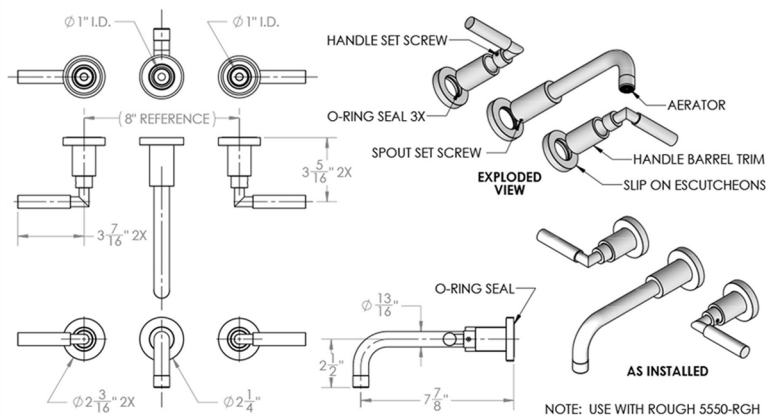

Contempo Wall Tub Filler Trim with Lever Handles

Model #: 8230-T-WT459-TR-

FEATURES:

- Wall Mounted Stationary Tub Spout
- All brass construction
- 1/4 turn ceramic valves
- Stationary wall mounted spout
- Requires rough kit 5550-RGH

SPECIFICATION DRAWING:

AVAILABLE HANDLES: