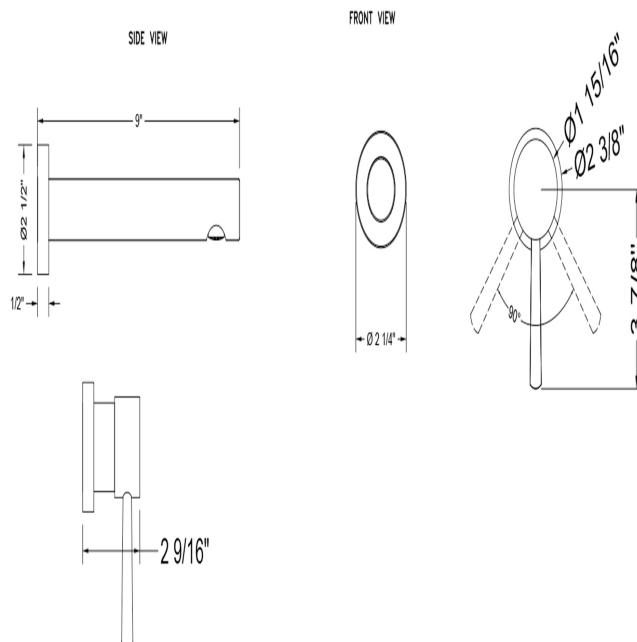

Woodrow Single Lever Wall Faucet TRIM

Model #: 8220-L-TRIM-

FEATURES:

- All brass construction
- Ceramic disc cartridge
- Stationary wall mounted spout
- Available Flow Rates: 1.5, 1.2 & 0.5 GPM. Additional flow rate (aerator) options available. Contact JACLO.
- Not available in ULB
- Requires rough kit 6660-RGH
- Drain not included

SPECIFICATION DRAWING:

AVAILABLE HANDLES: