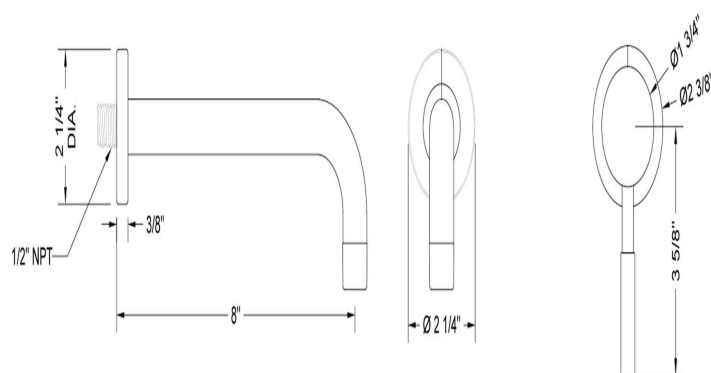

Contempo Single Lever Wall Faucet TRIM

Model #: 8110-L-TRIM-

FEATURES:

- All brass construction
- 1/4 turn ceramic valves
- Stationary wall mounted spout
- Available flow rates: 0.5 - 1.5 GPM. Standard flow rate is 1.5 GPM
- To order non-standard flow rate add rate to part number (e.g. 8110-L-TRIM-0.5-PCH)
- Not available in ULB
- Requires rough kit 6660-RGH for single handle trim & 5550-RGH for 2 handle trim
- Drain not included

SPECIFICATION DRAWING:

SIDE VIEW

FRONT VIEW

AVAILABLE HANDLES:

TSQ461

TSQ458

TSQ672