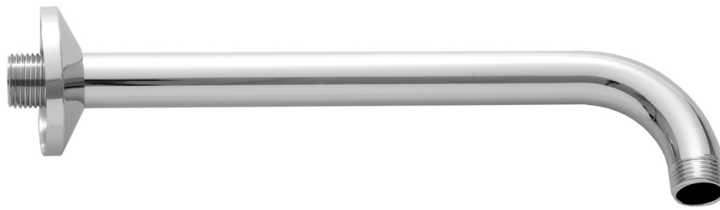

30" 90° Showerarm with Escutcheon

Model #: 8048-

FEATURES:

- Brass 90° showerarm with escutcheon
- 1/2" Male x 30" Male IPS
- 2" short drop on 90° bend
- Ideal for rainheads
- For ceiling support, see 4012, 4018, 4024, 4030, 4036, or custom lengths
- Other escutcheons and custom lengths available. Contact JACLO
- 8048- not available in PG & SG

AVAILABLE FINISHES:

Polished Chrome (PCH)	Satin Chrome (SC)	Bronze Umber (BU)
Satin Nickel (SN)	Pewter (PEW)	Caramel Bronze (CB)
Polished Nickel (PN)	Antique Brass (AB)	Antique Copper (ACU)
Oil-Rubbed Bronze (ORB)	Polished Brass (PB)	Polished Copper (PCU)
Vintage Bronze (VB)	Satin Brass (SB)	Matte Black (MBK)
Satin Gold (SG)	Polished Gold (PG)	Black Nickel (BKN)
White (WH)	Unlacquered Brass (ULB)	Satin Cooper (SCU)
Almond (ALD)	Amber (AMB)	Azure Blue (AZB)
Coral (COR)	Mint Green (GRN)	Stone Grey (GRY)
Lilac (LAC)	Light Blue (LBL)	Limon (LIM)
Plum (PLM)	Pink (PNK)	Red (RED)
Graphite (GPH)	Aged Unlacquered Brass (AUB)	