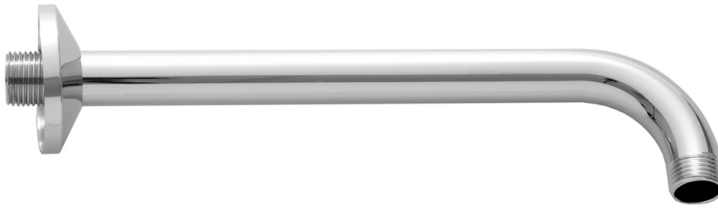

## 12" 90° Showerarm with Escutcheon

Model #: 8044-

### FEATURES:

- Brass 90° showerarm with escutcheon
- 1/2" Male x 12" Male IPS
- 2" short drop on 90° bend
- Ideal for rainheads
- For ceiling support, see 4012, 4018, 4024, 4030, 4036, or custom lengths
- Other escutcheons and custom lengths available. Contact JACLO

### AVAILABLE FINISHES:

Polished Chrome (PCH)	Satin Chrome (SC)	Bronze Umber (BU)
Satin Nickel (SN)	Pewter (PEW)	Caramel Bronze (CB)
Polished Nickel (PN)	Antique Brass (AB)	Antique Copper (ACU)
Oil-Rubbed Bronze (ORB)	Polished Brass (PB)	Polished Copper (PCU)
Vintage Bronze (VB)	Satin Brass (SB)	Matte Black (MBK)
Satin Gold (SG)	Polished Gold (PG)	Black Nickel (BKN)
White (WH)	Unlacquered Brass (ULB)	Satin Cooper (SCU)
Almond (ALD)	Amber (AMB)	Azure Blue (AZB)
Coral (COR)	Mint Green (GRN)	Stone Grey (GRY)
Lilac (LAC)	Light Blue (LBL)	Limon (LIM)
Plum (PLM)	Pink (PNK)	Red (RED)
Graphite (GPH)	Aged Unlacquered Brass (AUB)	