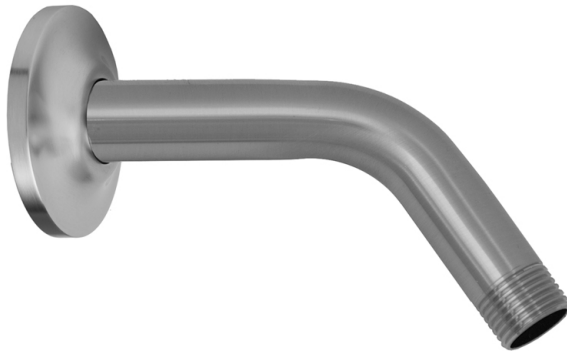

8" 60° Brass Showerarm with Escutcheon

Model #: 8043-E6-

FEATURES:

- Brass 60° showerarms
- 1/2" Male x 8" Male IPS
- 60° design allows for more downward angle of showerhead from standard 45° arm
- Other escutcheon styles and arm length options available. Contact JACLO
- Problem Solver - Excellent for increasing the angle of the showerhead as apposed to using 45° arm

AVAILABLE FINISHES:

Polished Chrome (PCH)	Satin Chrome (SC)	Bronze Umber (BU)
Satin Nickel (SN)	Pewter (PEW)	Caramel Bronze (CB)
Polished Nickel (PN)	Antique Brass (AB)	Antique Copper (ACU)
Oil-Rubbed Bronze (ORB)	Polished Brass (PB)	Polished Copper (PCU)
Vintage Bronze (VB)	Satin Brass (SB)	Matte Black (MBK)
Satin Gold (SG)	Polished Gold (PG)	Black Nickel (BKN)
White (WH)	Unlacquered Brass (ULB)	Satin Cooper (SCU)
Almond (ALD)	Amber (AMB)	Azure Blue (AZB)
Coral (COR)	Mint Green (GRN)	Stone Grey (GRY)
Lilac (LAC)	Light Blue (LBL)	Limon (LIM)
Plum (PLM)	Pink (PNK)	Red (RED)
Graphite (GPH)	Aged Unlacquered Brass (AUB)	