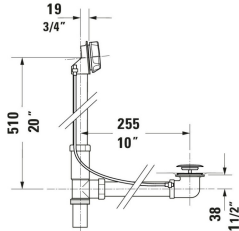

Universal Waste and overflow # 792824..0000090 /  
 792824..0000090 / 792824..0000090 / 792824..0000090 /  
 792824..0000090

|< 28 3/4 " >|

Waste and overflow	Dimension	Weight	Order number
Bowden cable length: 22 1/8 "			
<b>Colors</b>			
00 White 04 Brushed Bronze 10 Chrome 46 Black Matte 70 Brushed Nickel			
<b>Variant</b>			
White	28 3/4 "x5 1/2 "	4.850 lb	792824..0000090
Bronze Brushed	28 3/4 "x5 1/2 "	4.850 lb	792824..0000090
Chrome High Gloss	28 3/4 "x5 1/2 "	4.850 lb	792824..0000090
Black Matte	28 3/4 "x5 1/2 "	4.850 lb	792824..0000090
Brushed Nickel	28 3/4 "x5 1/2 "	4.850 lb	792824..0000090

*All drawings contain the necessary measurements which are subject to standard tolerances. They are stated in inch & mm and are non-binding. Exact measurements, in particular for customized installation scenarios, can only be taken from the finished ceramic piece.*