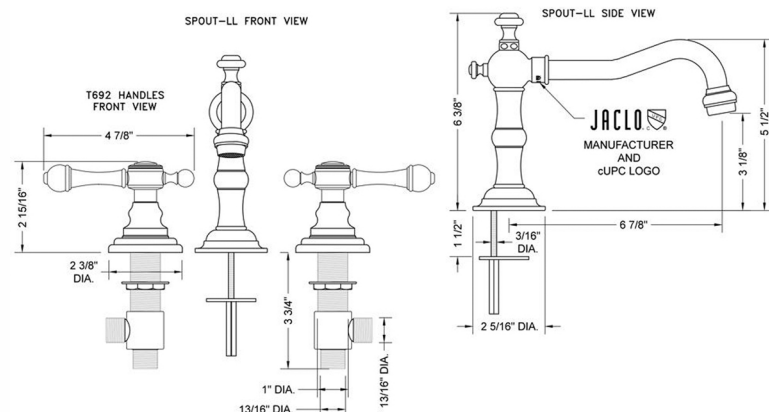

## Roaring 20's Faucet with Majesty Lever Handles

**Model #: 7830-T692-**

### FEATURES:

- All brass 8" - 12" widespread faucet includes brass pop-up drain with overflow
- 1/4 turn ceramic valves
- Swivel Spout
- Available Flow Rates: 1.5, 1.2 & 0.5 GPM. Additional flow rate (aerator) options available. Contact JACLO.
- 6 7/8" spout reach center to center
- Spout Hole Size Min-Max: 1" - 2"
- Valve Hole Size Min-Max: 1 1/8" - 1 5/8"
- Both standard metal & porcelain buttons/caps are included with the T678 & T692 handle options
- For additional drain options refer to the lavatory drain section or visit [jaclo.com](http://jaclo.com)

### SPECIFICATION DRAWING: