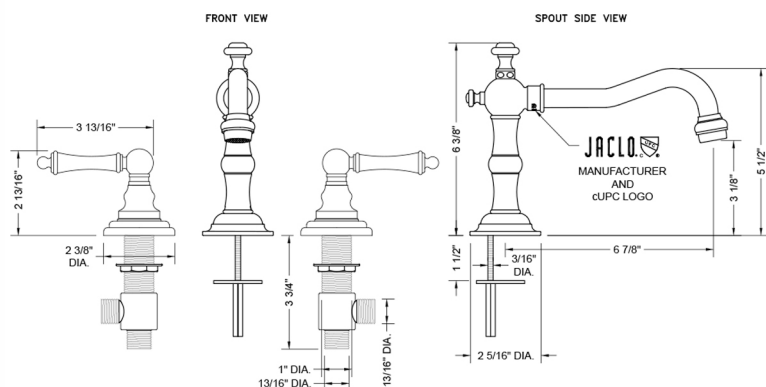

Roaring 20's Faucet with Ball Lever Handles

Model #: 7830-T679-

FEATURES:

- All brass 8" - 12" widespread faucet includes brass pop-up drain with overflow
- 1/4 turn ceramic valves
- Swivel Spout
- Available Flow Rates: 1.5, 1.2 & 0.5 GPM. Additional flow rate (aerator) options available. Contact JACLO.
- 6 7/8" spout reach center to center
- Spout Hole Size Min-Max: 1" - 2"
- Valve Hole Size Min-Max: 1 1/8" - 1 5/8"
- Both standard metal & porcelain buttons/caps are included with the T678 & T692 handle options
- For additional drain options refer to the lavatory drain section or visit jaclo.com

AVAILABLE FINISHES:

Polished Chrome (PCH)	Satin Chrome (SC)	Bronze Umber (BU)
Satin Nickel (SN)	Pewter (PEW)	Caramel Bronze (CB)
Polished Nickel (PN)	Antique Brass (AB)	Antique Copper (ACU)
Oil-Rubbed Bronze (ORB)	Polished Brass (PB)	Polished Copper (PCU)
Vintage Bronze (VB)	Satin Brass (SB)	Matte Black (MBK)
Satin Gold (SG)	Polished Gold (PG)	Black Nickel (BKN)
White (WH)	Unlacquered Brass (ULB)	Satin Cooper (SCU)
Almond (ALD)	Amber (AMB)	Azure Blue (AZB)
Coral (COR)	Mint Green (GRN)	Stone Grey (GRY)
Lilac (LAC)	Light Blue (LBL)	Limon (LIM)
Plum (PLM)	Pink (PNK)	Red (RED)
Graphite (GPH)	Aged Unlacquered Brass (AUB)	

SPECIFICATION DRAWING:

AVAILABLE HANDLES:

COMPLIANCES:

Complies with: ASME A112.18.1-2012/CSA B125.1-12