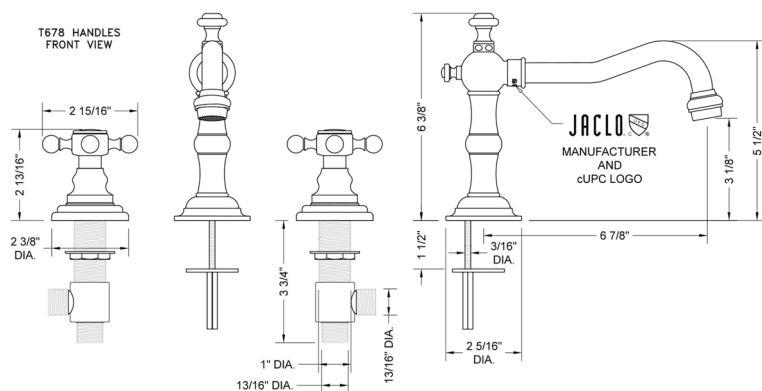

Roaring 20's Faucet with Ribbon Lever Handles

Model #: 7830-T667-

FEATURES:

- All brass 8" - 12" widespread faucet includes brass pop-up drain with overflow
- 1/4 turn ceramic valves
- Swivel Spout
- Available Flow Rates: 1.5, 1.2 & 0.5 GPM. Additional flow rate (aerator) options available. Contact JACLO.
- 6 7/8" spout reach center to center
- Spout Hole Size Min-Max: 1" - 2"
- Valve Hole Size Min-Max: 1 1/8" - 1 5/8"
- Both standard metal & porcelain buttons/caps are included with the T678 & T692 handle options
- For additional drain options refer to the lavatory drain section or visit jaclo.com

SPECIFICATION DRAWING:

AVAILABLE HANDLES:

T667

T674

T678

T679

T692

COMPLIANCES: