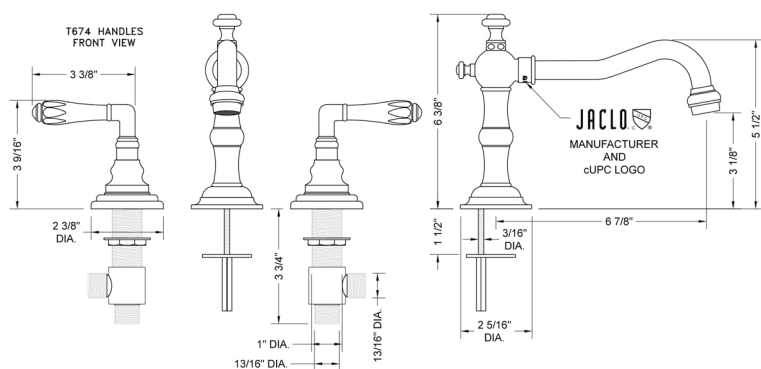

Roaring 20's Faucet with Smooth Lever Handles

Model #: 7830-T674-

FEATURES:

- All brass 8" - 12" widespread faucet includes brass pop-up drain with overflow
- 1/4 turn ceramic valves
- Swivel Spout
- Available Flow Rates: 1.5, 1.2 & 0.5 GPM. Additional flow rate (aerator) options available. Contact JACLO.
- 6 7/8" spout reach center to center
- Spout Hole Size Min-Max: 1" - 2"
- Valve Hole Size Min-Max: 1 1/8" - 1 5/8"
- Both standard metal & porcelain buttons/caps are included with the T678 & T692 handle options
- For additional drain options refer to the lavatory drain section or visit jaclo.com

AVAILABLE FINISHES:

Polished Chrome (PCH)	Satin Chrome (SC)	Bronze Umber (BU)
Satin Nickel (SN)	Pewter (PEW)	Caramel Bronze (CB)
Polished Nickel (PN)	Antique Brass (AB)	Antique Copper (ACU)
Oil-Rubbed Bronze (ORB)	Polished Brass (PB)	Polished Copper (PCU)
Vintage Bronze (VB)	Satin Brass (SB)	Matte Black (MBK)
Satin Gold (SG)	Polished Gold (PG)	Black Nickel (BKN)
White (WH)	Unlacquered Brass (ULB)	Satin Cooper (SCU)
Almond (ALD)	Amber (AMB)	Azure Blue (AZB)
Coral (COR)	Mint Green (GRN)	Stone Grey (GRY)
Lilac (LAC)	Light Blue (LBL)	Limon (LIM)
Plum (PLM)	Pink (PNK)	Red (RED)
Graphite (GPH)	Aged Unlacquered Brass (AUB)	

SPECIFICATION DRAWING:

AVAILABLE HANDLES:

COMPLIANCES:

Complies with: ASME A112.18.1-2012/CSA B125.1-12