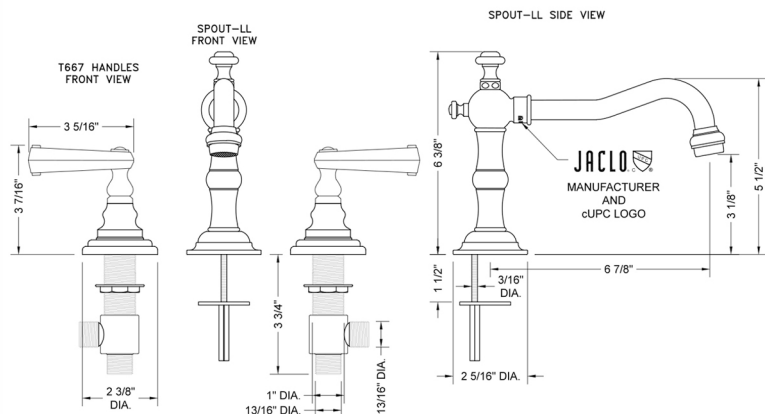

Roaring 20's Faucet with Ribbon Lever Handles

Model #: 7830-T667-

FEATURES:

- All brass 8" - 12" widespread faucet includes brass pop-up drain with overflow
- 1/4 turn ceramic valves
- Swivel Spout
- Available Flow Rates: 1.5, 1.2 & 0.5 GPM. Additional flow rate (aerator) options available. Contact JACLO.
- 6 7/8" spout reach center to center
- Spout Hole Size Min-Max: 1" - 2"
- Valve Hole Size Min-Max: 1 1/8" - 1 5/8"
- Both standard metal & porcelain buttons/caps are included with the T678 & T692 handle options
- For additional drain options refer to the lavatory drain section or visit jaclo.com

AVAILABLE FINISHES:

Polished Chrome (PCH)	Satin Chrome (SC)	Bronze Umber (BU)
Satin Nickel (SN)	Pewter (PEW)	Caramel Bronze (CB)
Polished Nickel (PN)	Antique Brass (AB)	Antique Copper (ACU)
Oil-Rubbed Bronze (ORB)	Polished Brass (PB)	Polished Copper (PCU)
Vintage Bronze (VB)	Satin Brass (SB)	Matte Black (MBK)
Satin Gold (SG)	Polished Gold (PG)	Black Nickel (BKN)
White (WH)	Unlacquered Brass (ULB)	Satin Cooper (SCU)
Almond (ALD)	Amber (AMB)	Azure Blue (AZB)
Coral (COR)	Mint Green (GRN)	Stone Grey (GRY)
Lilac (LAC)	Light Blue (LBL)	Limon (LIM)
Plum (PLM)	Pink (PNK)	Red (RED)
Graphite (GPH)	Aged Unlacquered Brass (AUB)	

SPECIFICATION DRAWING:

AVAILABLE HANDLES:

COMPLIANCES:

Complies with: ASME A112.18.1-2012/CSA B125.1-12