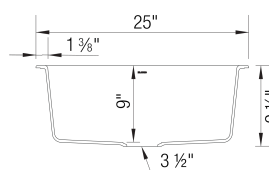

Codes & Standards

CSA B45.8-18/ IAPMO Z403-2018

Warranty

BLANCO offers a limited lifetime warranty on all sinks and faucets, as well as a one-year warranty on all custom accessories.

Code/Standards Compliance

BLANCO sinks and faucets are third-party tested and certified to standards and listed by applicable certification bodies. For more information on individual product listings, contact our office or listing organization.

View our how-to videos to learn more about installing and caring for BLANCO products:
<https://www.blanco.com/us-en/service/how-to-videos/how-to-videos-for-sinks/>

Questions? Contact us today

BLANCO America, Inc.
110 Mount Holly By-Pass
Lumberton, NJ 08048

Phone & Fax
Phone: 888-668-6201
Fax: 609-668-6211

While BLANCO endeavors to provide accurate information, all dimensions are nominal, cannot be guaranteed, and are subject to change or cancellation. BLANCO assumes no responsibility for use of superseded or voided specifications.