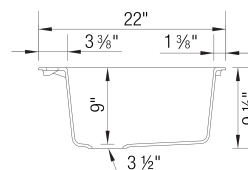

Codes & Standards

CSA B45.8-18/ IAPMO Z403-2018

Warranty

BLANCO offers a limited lifetime warranty on all sinks and faucets, as well as a one-year warranty on all custom accessories.

Code/Standards Compliance

BLANCO sinks and faucets are third-party tested and certified to standards and listed by applicable certification bodies. For more information on individual product listings, contact our office or listing organization.

View our how-to videos to learn more about installing and caring for BLANCO products:
<https://www.blanco.com/us-en/service/how-to-videos/how-to-videos-for-sinks/>

Questions? Contact us today

BLANCO America, Inc.
110 Mount Holly By-Pass
Lumberton, NJ 08048

Phone & Fax
Phone: 888-668-6201
Fax: 609-668-6211

While BLANCO endeavors to provide accurate information, all dimensions are nominal, cannot be guaranteed, and are subject to change or cancellation. BLANCO assumes no responsibility for use of superseded or voided specifications.