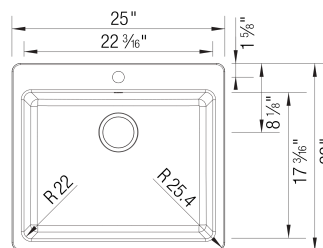

LIVEN 25 Single SILGRANIT

Design and Planning Tips

- Min cabinet size: 27 in (686 mm)
- Rim height: 1/4 in (7 mm)

What is included:

Installation instructions, Cut-out template, Drop-in clips, Limited Lifetime Warranty

4 additional knock-out holes for accessories
To prevent damage, sink must be shipped on a pallet.

Undermount or drop-in installation