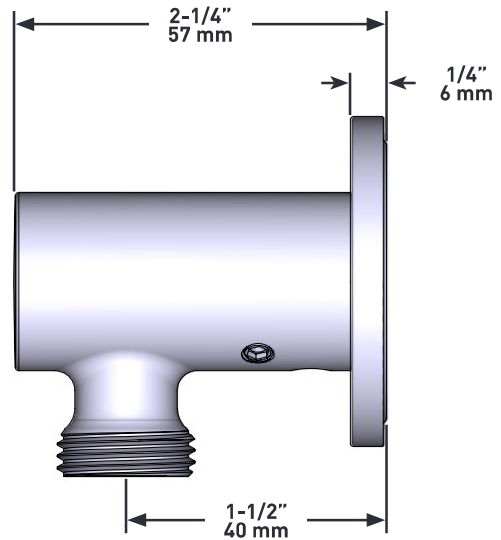

For warranty or additional information, contact:

U.S.A.
houseofrohl.com/support
1-800-777-9762

QUEBEC / MARITIMES / WESTERN CANADA
QUÉBEC / MARITIMOS / OUEST CANADIEN
QUEBEC / MARITIMOS / CANADA OCCIDENTAL
houseofrohl.ca/support
1-866-473-8442

ONTARIO
houseofrohl.ca/support
1-800-287-5354