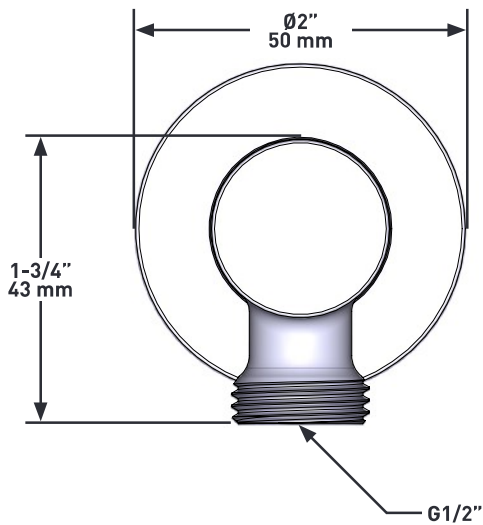

For warranty or additional information, contact:

U.S.A.
houseofrohl.com/support
1-800-777-9762

QUEBEC / MARITIMES / WESTERN CANADA
QUÉBEC / MARITIMOS / OUEST CANADIEN
QUEBEC / MARITIMOS / CANADA OCCIDENTAL
houseofrohl.ca/support
1-866-473-8442

ONTARIO
houseofrohl.ca/support
1-800-287-5354