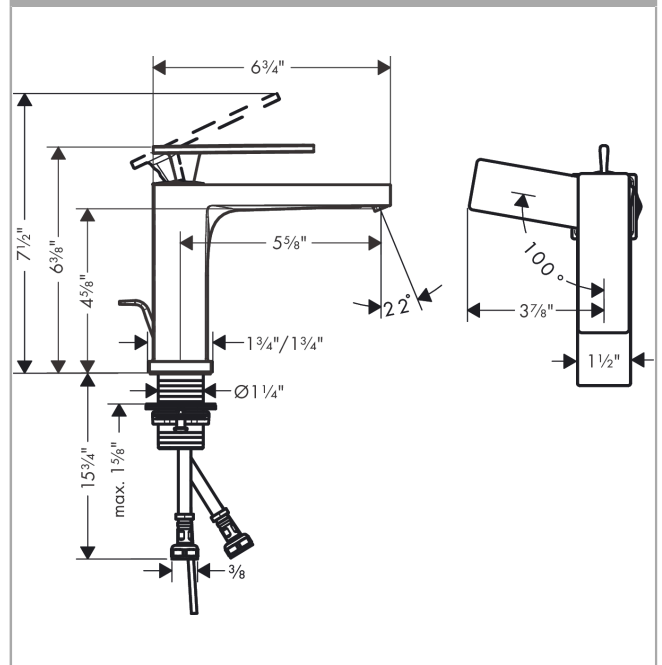

**Tecturis E**  
**Single-Hole Faucet 110 with Pop-Up Drain, 1.2 GPM**  
 Finish: **Chrome** Part no. : **73014001**

**Description**

**Features**

- Consists of: single-hole lavatory faucet, drain valve set
- Spout height: 5 Inch
- Handle design: lever handle
- Spray pattern: WaterfallStream
- Maximum flow rate (at 3 bar): 4.5 l/min
- Ceramic cartridge

**Item details**

List Price \$ 310.00

**Technology**

**Design awards**

**Compliance / Sustainability**

**Product image**

**Scale drawing**

**Tecturis E**  
**Single-Hole Faucet 110 with Pop-Up Drain, 1.2 GPM**  
 Finish: **Chrome** Part no. : **73014001**

Exploded drawing

Year of production: >02/24

**Tecturis E**  
**Single-Hole Faucet 110 with Pop-Up Drain, 1.2 GPM**  
 Finish: **Chrome** Part no. : **73014001**

**Spare parts list**

Year of production: >02/24

Pos.	Description	Part no.	Price	PU
1	handle	94992000	-	1
2	screw cover	93983000	-	1
3	nut	94092000	-	1
4	O-ring 29x2	98391000	-	1
5	cartridge, assy	93760000	-	1
6	seal	93383000	-	1
7	O-ring 25x1,5	98146000	-	1
8	adapter for cartridge	98866000	-	1
9	aerator cpl.	94994000	-	1
10	fixing set (Ø 32)	13961000	-	1
11	connection hose 23½" M8x0,75 3/8"	98600001	-	1
12	pull rod	96657000	-	1
a	pop up waste	88509000	-	1