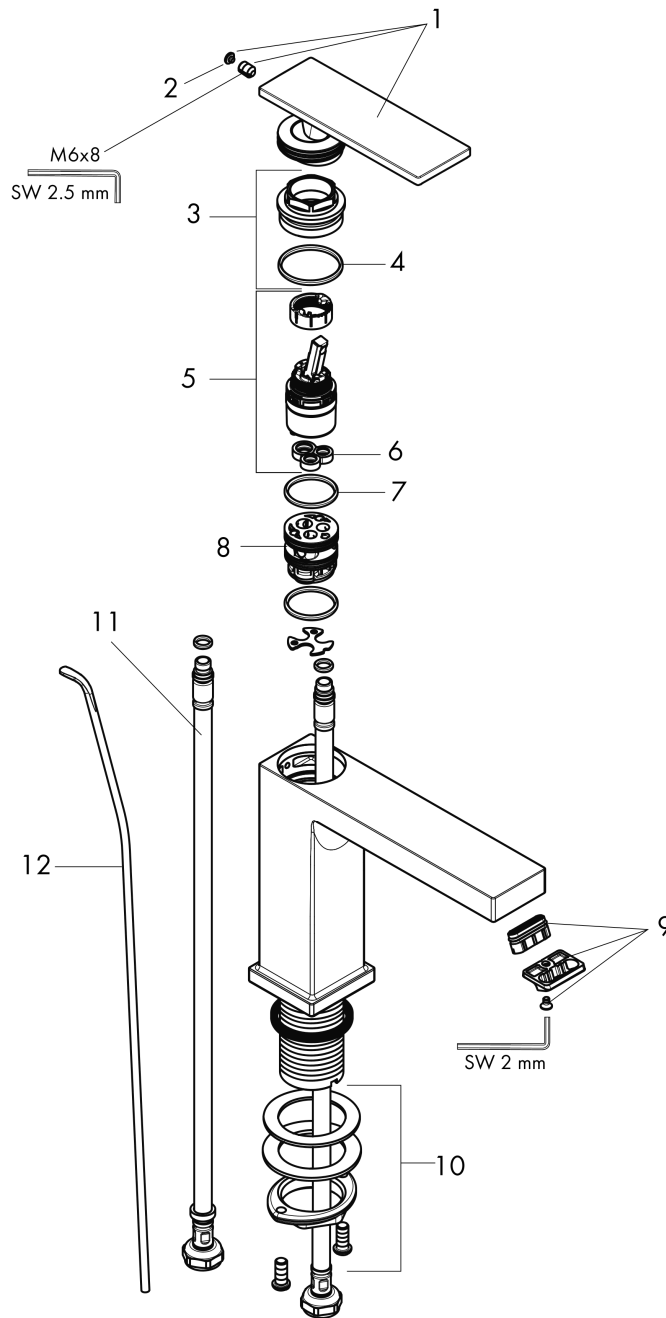

**Tecturis E**  
**Single-Hole Faucet 110 with Pop-Up Drain, 1.2 GPM**  
 Finish: **Chrome** Part no. : **73014001**

**Description**

**Features**

- Consists of: single-hole lavatory faucet, drain valve set
- Spout height: 5 Inch
- Handle design: lever handle
- Spray pattern: WaterfallStream
- Maximum flow rate (at 3 bar): 4.5 l/min
- Ceramic cartridge

**Item details**

List Price \$ 310.00

**Technology**

**Design awards**

**Compliance / Sustainability**

**Product image**

**Scale drawing**

**Tecturis E**  
**Single-Hole Faucet 110 with Pop-Up Drain, 1.2 GPM**  
 Finish: **Chrome** Part no. : **73014001**

Exploded drawing

Year of production: >02/24

**Tecturis E**  
**Single-Hole Faucet 110 with Pop-Up Drain, 1.2 GPM**  
 Finish: **Chrome** Part no. : **73014001**

**Spare parts list**

Year of production: >02/24

Pos.	Description	Part no.	Price	PU
1	handle	94992000	-	1
2	screw cover	93983000	-	1
3	nut	94092000	-	1
4	O-ring 29x2	98391000	-	1
5	cartridge, assy	93760000	-	1
6	seal	93383000	-	1
7	O-ring 25x1,5	98146000	-	1
8	adapter for cartridge	98866000	-	1
9	aerator cpl.	94994000	-	1
10	fixing set (Ø 32)	13961000	-	1
11	connection hose 23½" M8x0,75 3/8"	98600001	-	1
12	pull rod	96657000	-	1
a	pop up waste	88509000	-	1