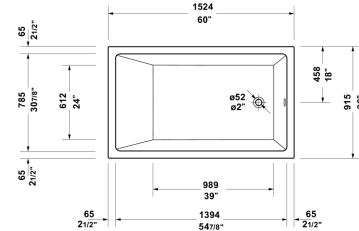

Duravit No.1 Bathtub # 700699000000090

| < 60 " > |

| Bathtub  | Dimension        | Weight    | Order number    |
|--|------------------|-----------|-----------------|
| Rectangular, Installation Type: drop-in, Installation Type: Undermount installation, White, Material: Sanitary acrylic, Number of backrests: 1 Variable, Overflow: Yes, Drain orientation: Foot end, Overflow position: Foot end, Capacity gal: 54 gal |                  |           |                 |
| <b>Colors</b>  |                  |           |                 |
| 00 White   |                  |           |                 |
| <b>Variant</b>   |                  |           |                 |
|  | 60 "x36 "        | 75.398 lb | 700699000000090 |
| <b>Suitable products</b>   |                  |           |                 |
| Waste and overflow Bowden cable length: 22 1/8 ", 28 3/4 x 3 1/2 "   | 28 3/4 x 3 1/2 " |           | 792824          |
| Waste and overflow Bowden cable length: 34 ", 25 5/8 x 3 1/2 "   | 25 5/8 x 3 1/2 " |           | 792821          |

All drawings contain the necessary measurements which are subject to standard tolerances. They are stated in inch & mm and are non-binding. Exact measurements, in particular for customized installation scenarios, can only be taken from the finished ceramic piece.