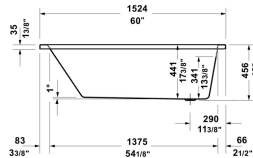

Duravit No.1 Bathtub # 700699000000090

| < 60 " > |

| Bathtub  | Dimension        | Weight    | Order number    |
|--|------------------|-----------|-----------------|
| Rectangular, Installation Type: drop-in, Installation Type: Undermount installation, White, Material: Sanitary acrylic, Number of backrests: 1 Variable, Overflow: Yes, Drain orientation: Foot end, Overflow position: Foot end, Capacity gal: 54 gal |                  |           |                 |
| <b>Colors</b>  |                  |           |                 |
| 00 White   |                  |           |                 |
| <b>Variant</b>   |                  |           |                 |
|  | 60 "x36 "        | 75.398 lb | 700699000000090 |
| <b>Suitable products</b>   |                  |           |                 |
| Waste and overflow Bowden cable length: 22 1/8 ", 28 3/4 x 3 1/2 "   | 28 3/4 x 3 1/2 " |           | 792824          |
| Waste and overflow Bowden cable length: 34 ", 25 5/8 x 3 1/2 "   | 25 5/8 x 3 1/2 " |           | 792821          |

All drawings contain the necessary measurements which are subject to standard tolerances. They are stated in inch & mm and are non-binding. Exact measurements, in particular for customized installation scenarios, can only be taken from the finished ceramic piece.