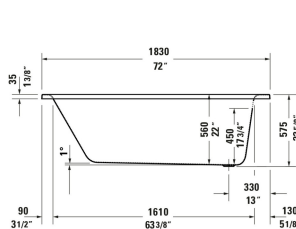

D-Neo Bathtub # 700661000000090

| < 72 " > |

Bathtub	Dimension	Weight	Order number
Rectangular, Installation Type: drop-in, White, Material: Sanitary acrylic, Number of backrests: 1 Variable, Overflow: Yes, Drain orientation: Foot end, Overflow position: Foot end, Capacity gal: 88 gal			
Colors			
00 White			
Variant			
cUPC listed: Yes	72 "x21 3/8 "	93.696 lb	700661000000090
Suitable products			
Waste and overflow Bowden cable length: 22 1/8 ", 28 3/4 x 3 1/2 "	28 3/4 x 3 1/2 "		792824
Waste and overflow Bowden cable length: 34 ", 25 5/8 x 3 1/2 "	25 5/8 x 3 1/2 "		792821

All drawings contain the necessary measurements which are subject to standard tolerances. They are stated in inch & mm and are non-binding. Exact measurements, in particular for customized installation scenarios, can only be taken from the finished ceramic piece.