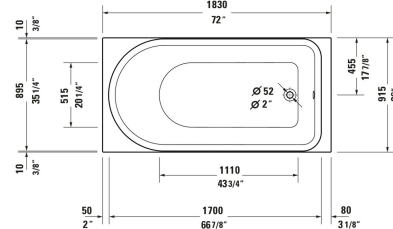

D-Neo Bathtub # 700661000000090

| < 72 " > |

Bathtub	Dimension	Weight	Order number
Rectangular, Installation Type: drop-in, White, Material: Sanitary acrylic, Number of backrests: 1 Variable, Overflow: Yes, Drain orientation: Foot end, Overflow position: Foot end, Capacity gal: 88 gal			
Colors			
00 White			
Variant			
cUPC listed: Yes	72 "x21 3/8 "	93.696 lb	700661000000090
Suitable products			
Waste and overflow Bowden cable length: 22 1/8 ", 28 3/4 x 3 1/2 "	28 3/4 x 3 1/2 "		792824
Waste and overflow Bowden cable length: 34 ", 25 5/8 x 3 1/2 "	25 5/8 x 3 1/2 "		792821

All drawings contain the necessary measurements which are subject to standard tolerances. They are stated in inch & mm and are non-binding. Exact measurements, in particular for customized installation scenarios, can only be taken from the finished ceramic piece.