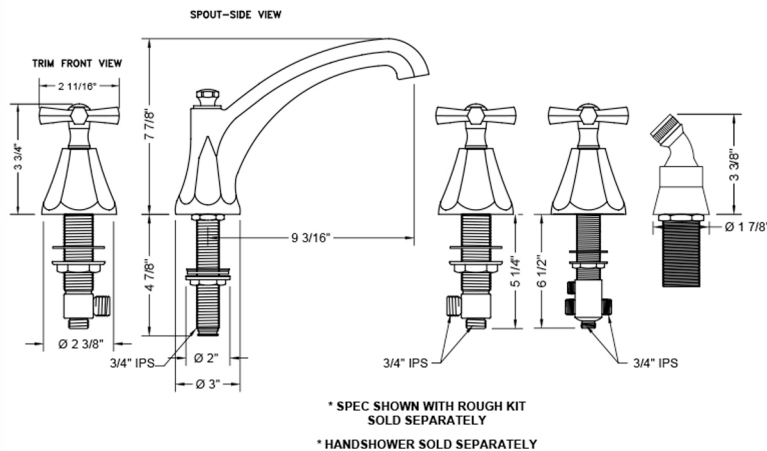

Astor Roman Tub Set with High Spout and Hex Cross Handles and Angled Handshower Mount

Model #: 6972-T686-A-TRIM-

FEATURES:

- All brass roman deck mount tub set trim
- Any handshower can be used
- Quick connect/disconnect spout
- Stationary Spout includes full flow aerator
- Includes:
 - 3060-DS hose
 - 8029 angled handshower mount
 - 8019 deck mount sleeve
 - Order handshower separately
 - Spout Hole Size Min-Max: 1 1/8" - 1 3/4"
 - Valve Hole Size Min-Max: 1 1/4" - 1 3/8"
- Both standard metal & porcelain buttons/caps are included with the T686 & T688 handle options
- Requires J-6912-DIV-RGH rough in kit
- Not available in BKN, PCU, PG, ULB, WH, JACLO=COLOR

SPECIFICATION DRAWING:

AVAILABLE HANDLES: